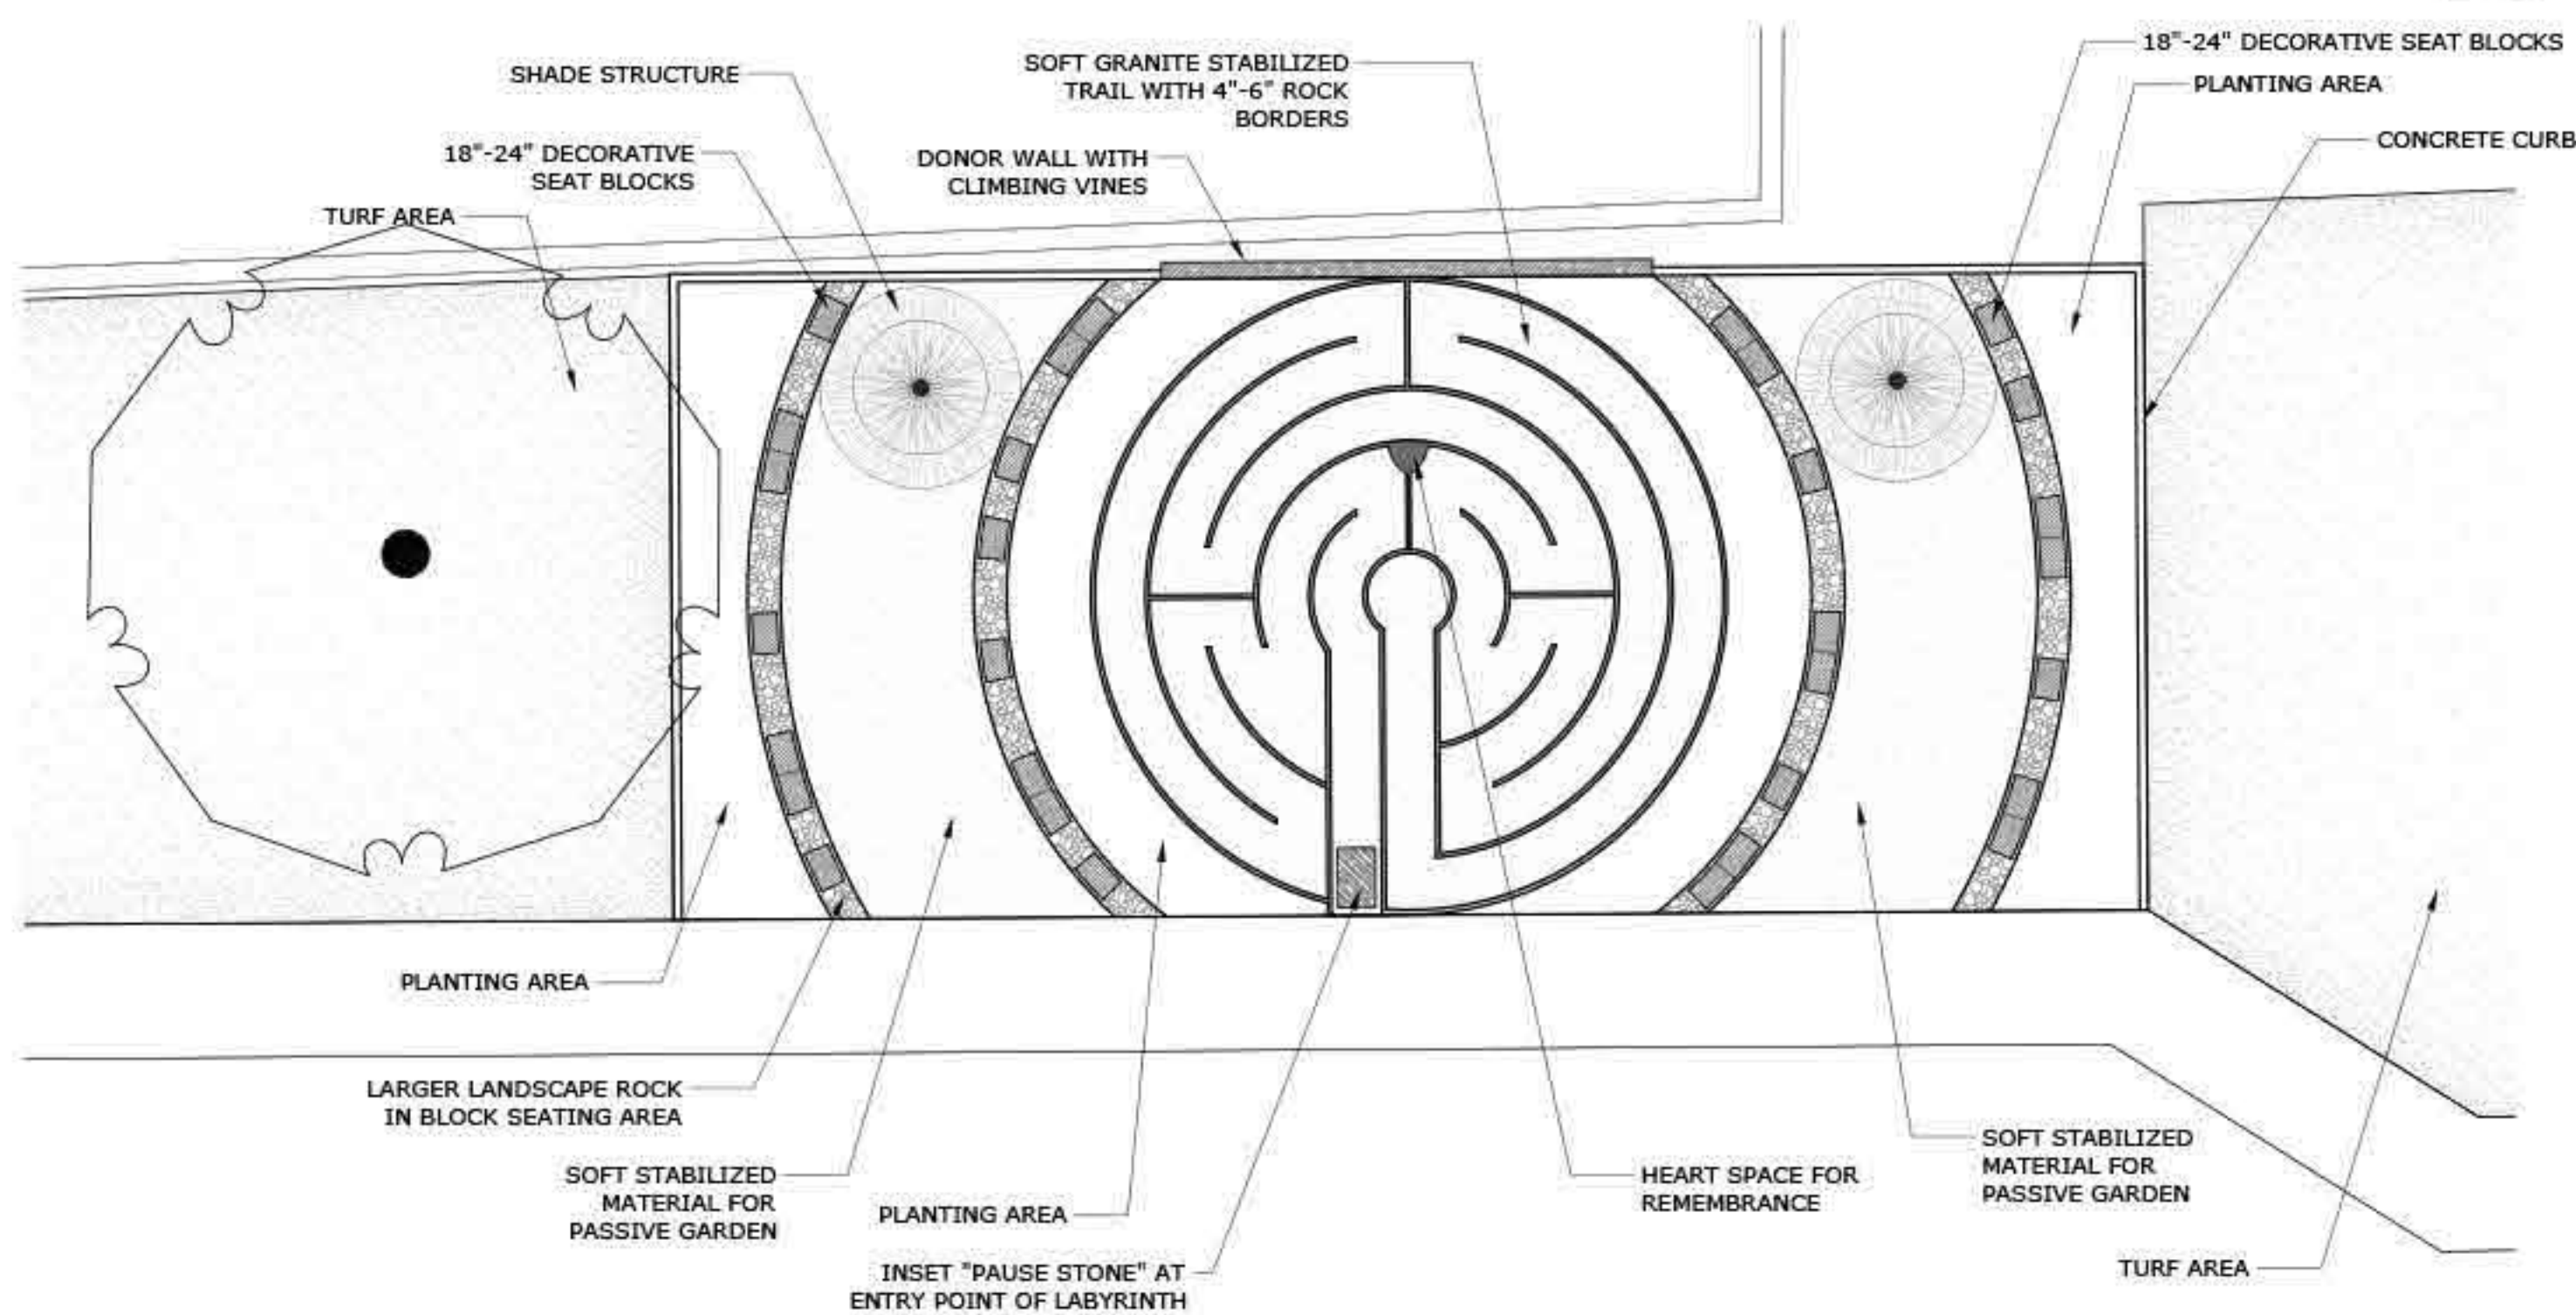

PLANT SCHEDULE LABYRINTH 'C'

TREES	BOTANICAL / COMMON NAME	SIZE
	PISTACIA CHINENSIS CHINESE PISTACHE	48" BOX
SHRUBS	BOTANICAL / COMMON NAME	SIZE
	MYRTUS COMMUNIS 'COMPACTA' COMPACT MYRTLE	5 GAL
ACCENTS	BOTANICAL / COMMON NAME	SIZE
	BAILEYA MULTIRADIATA DESERT MARIGOLD	5 GAL
	FESTUCA OVINA 'GLAUCA' BLUE FESCUE	5 GAL
	HESPERALOE PARVIFLORA 'BRAKELIGHTS'™ BRAKELIGHTS RED YUCCA	5 GAL
GROUNDCOVERS	BOTANICAL / COMMON NAME	SIZE
	LANTANA X 'NEW GOLD' NEW GOLD LANTANA	5 GAL

"Key Points"

- Classic Circular Labyrinth
- Spiritual Balance
- Meditation
- Desert Green Space
- Soft Accessible Stabilized Trail
- Rock Separators
- Donor Wall with Vines
- Decorative Rock Colors and Sizes
- Decorative Block Seating
- Classic Shade Structures
- Concept of Infinity
- Rain Garden
- Reflective Gathering Spaces
- Water Efficiency/Sustainability