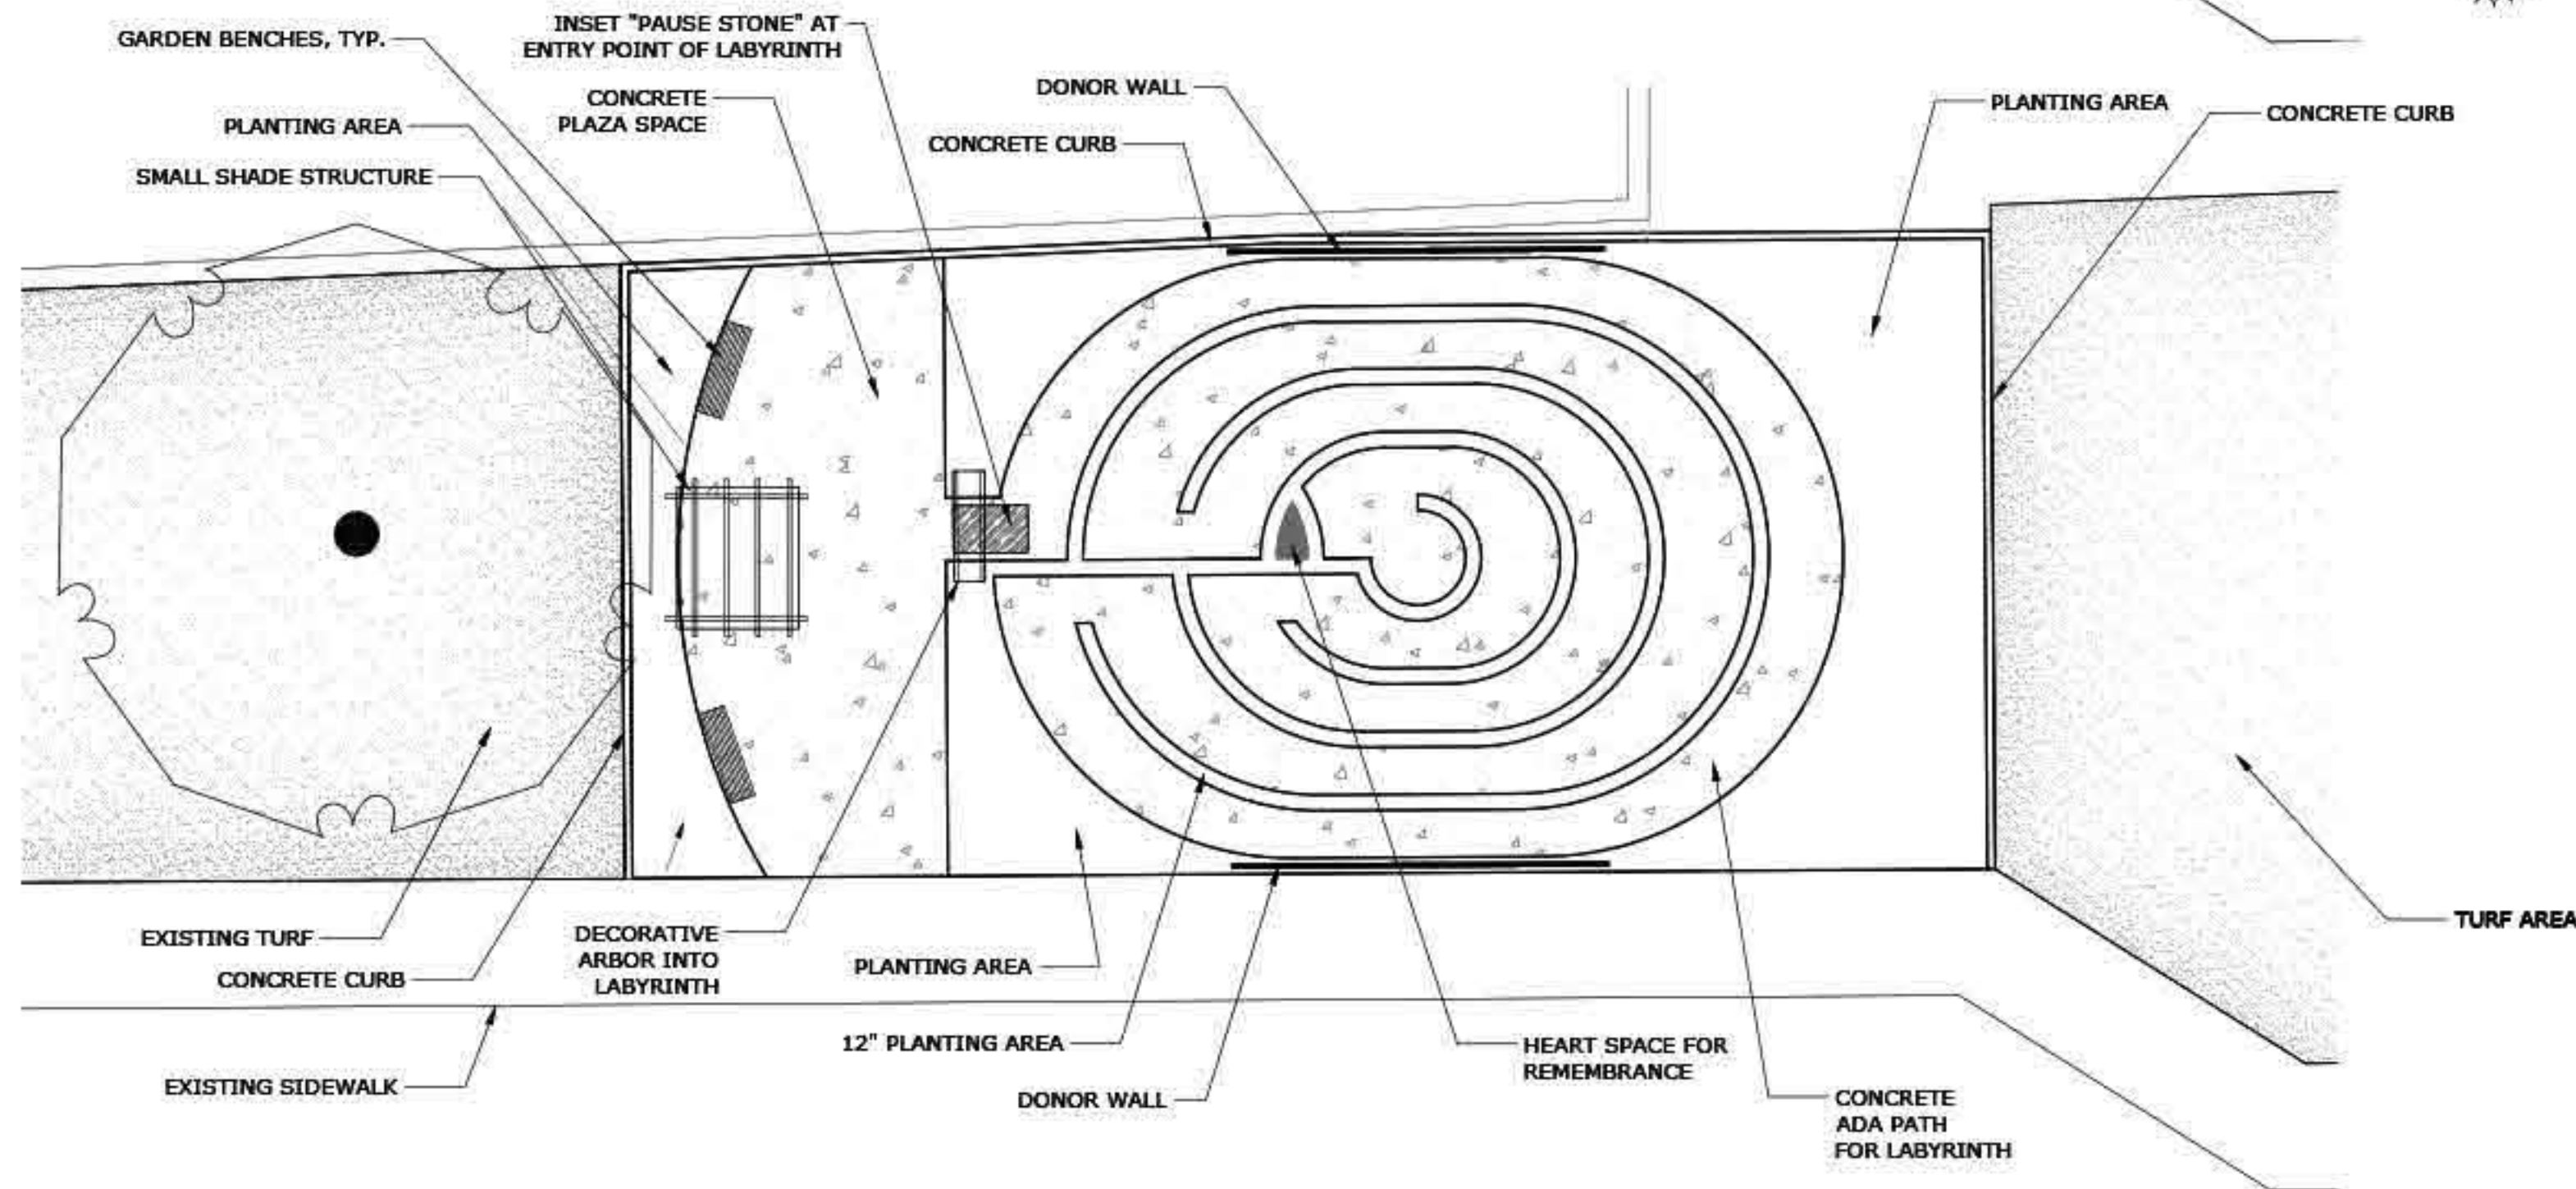

PLANT SCHEDULE LABYRINTH 'B'

TREES	BOTANICAL / COMMON NAME	SIZE
	LAURUS NOBILIS BAY LAUREL	36"BOX
	ULMUS PARVIFOLIA 'DRAKE' DRAKE ELM	36"BOX
SHRUBS	BOTANICAL / COMMON NAME	SIZE
	BUXUS MICROPHYLLA JAPONICA DWARF JAPANESE BOXWOOD	5 GAL
	EUONYMUS JAPONICUS JAPANESE EUONYMUS	5 GAL
ACCENTS	BOTANICAL / COMMON NAME	SIZE
	FESTUCA OVINA 'GLAUCA' BLUE FESCUE	5 GAL
	MUHLENBERGIA LINDHEIMERI 'AUTUMN GLOW' TM AUTUMN GLOW DEER GRASS	5 GAL
GROUNDCOVERS	BOTANICAL / COMMON NAME	SIZE
	TRACHELOSPERMUM ASIATICUM ASIATIC JASMINE	5 GAL

"Key Points"

- Simple and Refined
- Relaxing Zen Space
- Accessible Path
- Elongated Labyrinth
- Concrete Trail
- Classical Planting
- Tree Donor Wall
- Donor Bee Plaques
- Murals on Walls
- Different, Daring, Diverse
- Cantilever Shade Structure
- Classical Entry Arbor
- Garden Bench Seating
- Event Space