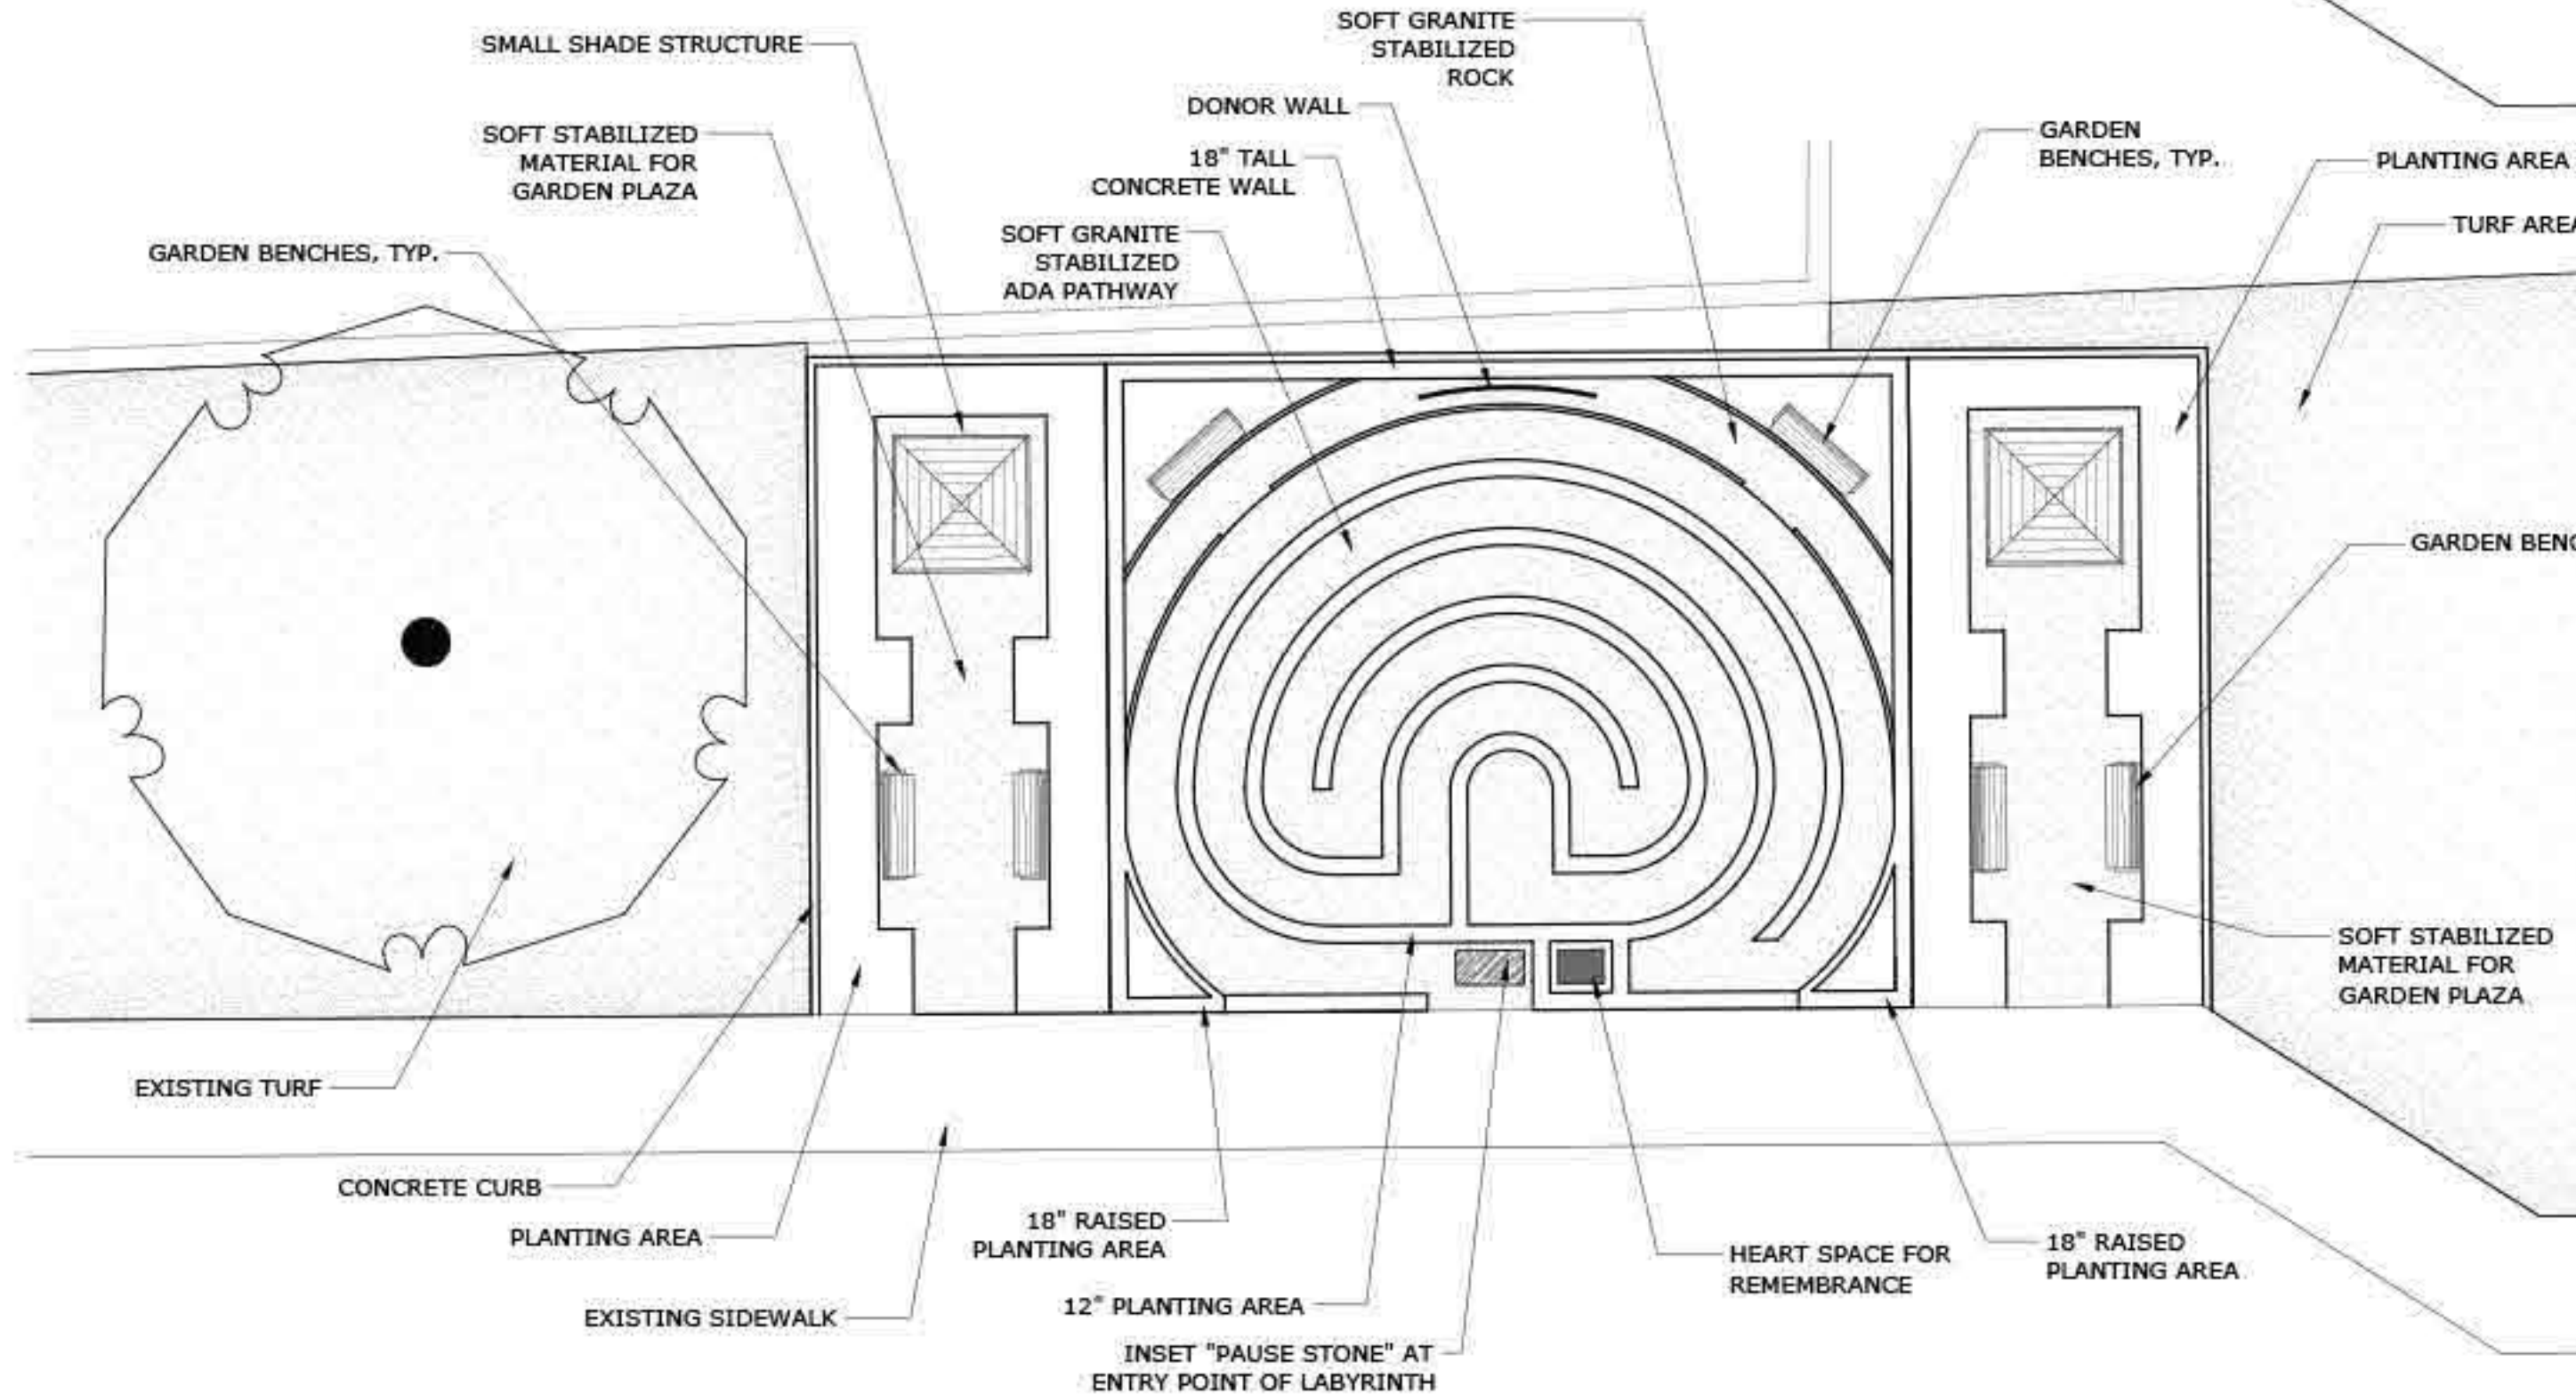

PLANT SCHEDULE LABYRINTH 'A'

TREES	BOTANICAL / COMMON NAME	SIZE
	PARKINSONIA X 'DESERT MUSEUM' DESERT MUSEUM PALO VERDE	36" BOX
SHRUBS	BOTANICAL / COMMON NAME	SIZE
	NASSELLA TENUISSIMA MEXICAN FEATHER GRASS	5 GAL
	TECOMA X 'SUNRISE' YELLOW BELLS	5 GAL
ACCENTS	BOTANICAL / COMMON NAME	SIZE
	BAILLEYA MULTIRADIATA DESERT MARI GOLD	5 GAL
	FESTUCA OVINA 'GLAUCA' BLUE FESCUE	5 GAL
	HESPERALOE PARVIFLORA 'BRAKELIGHTS'™ BRAKELIGHTS RED YUCCA	5 GAL
AGAVE/CACTI/YUCCA	BOTANICAL / COMMON NAME	SIZE
	AGAVE OVATIFOLIA WHALE'S TONGUE AGAVE	5 GAL
	YUCCA RECURVIFOLIA WEEPING YUCCA	5 GAL
GROUNDCOVERS	BOTANICAL / COMMON NAME	SIZE
	LANTANA X 'NEW GOLD' NEW GOLD LANTANA	5 GAL

"Key Points"

- Meandering
- Half Circle Labyrinth
- Accessible Path
- Central Platform
- Soft Trail
- Desert Planting
- Sustainability
- Perforated Donor Wall
- UNLV Integration
- Pause Stone
- Heart Stone
- Flanking Garden Plazas
- 18" Pony Wall
- Garden Bench Seating
- "Instagram Moments"