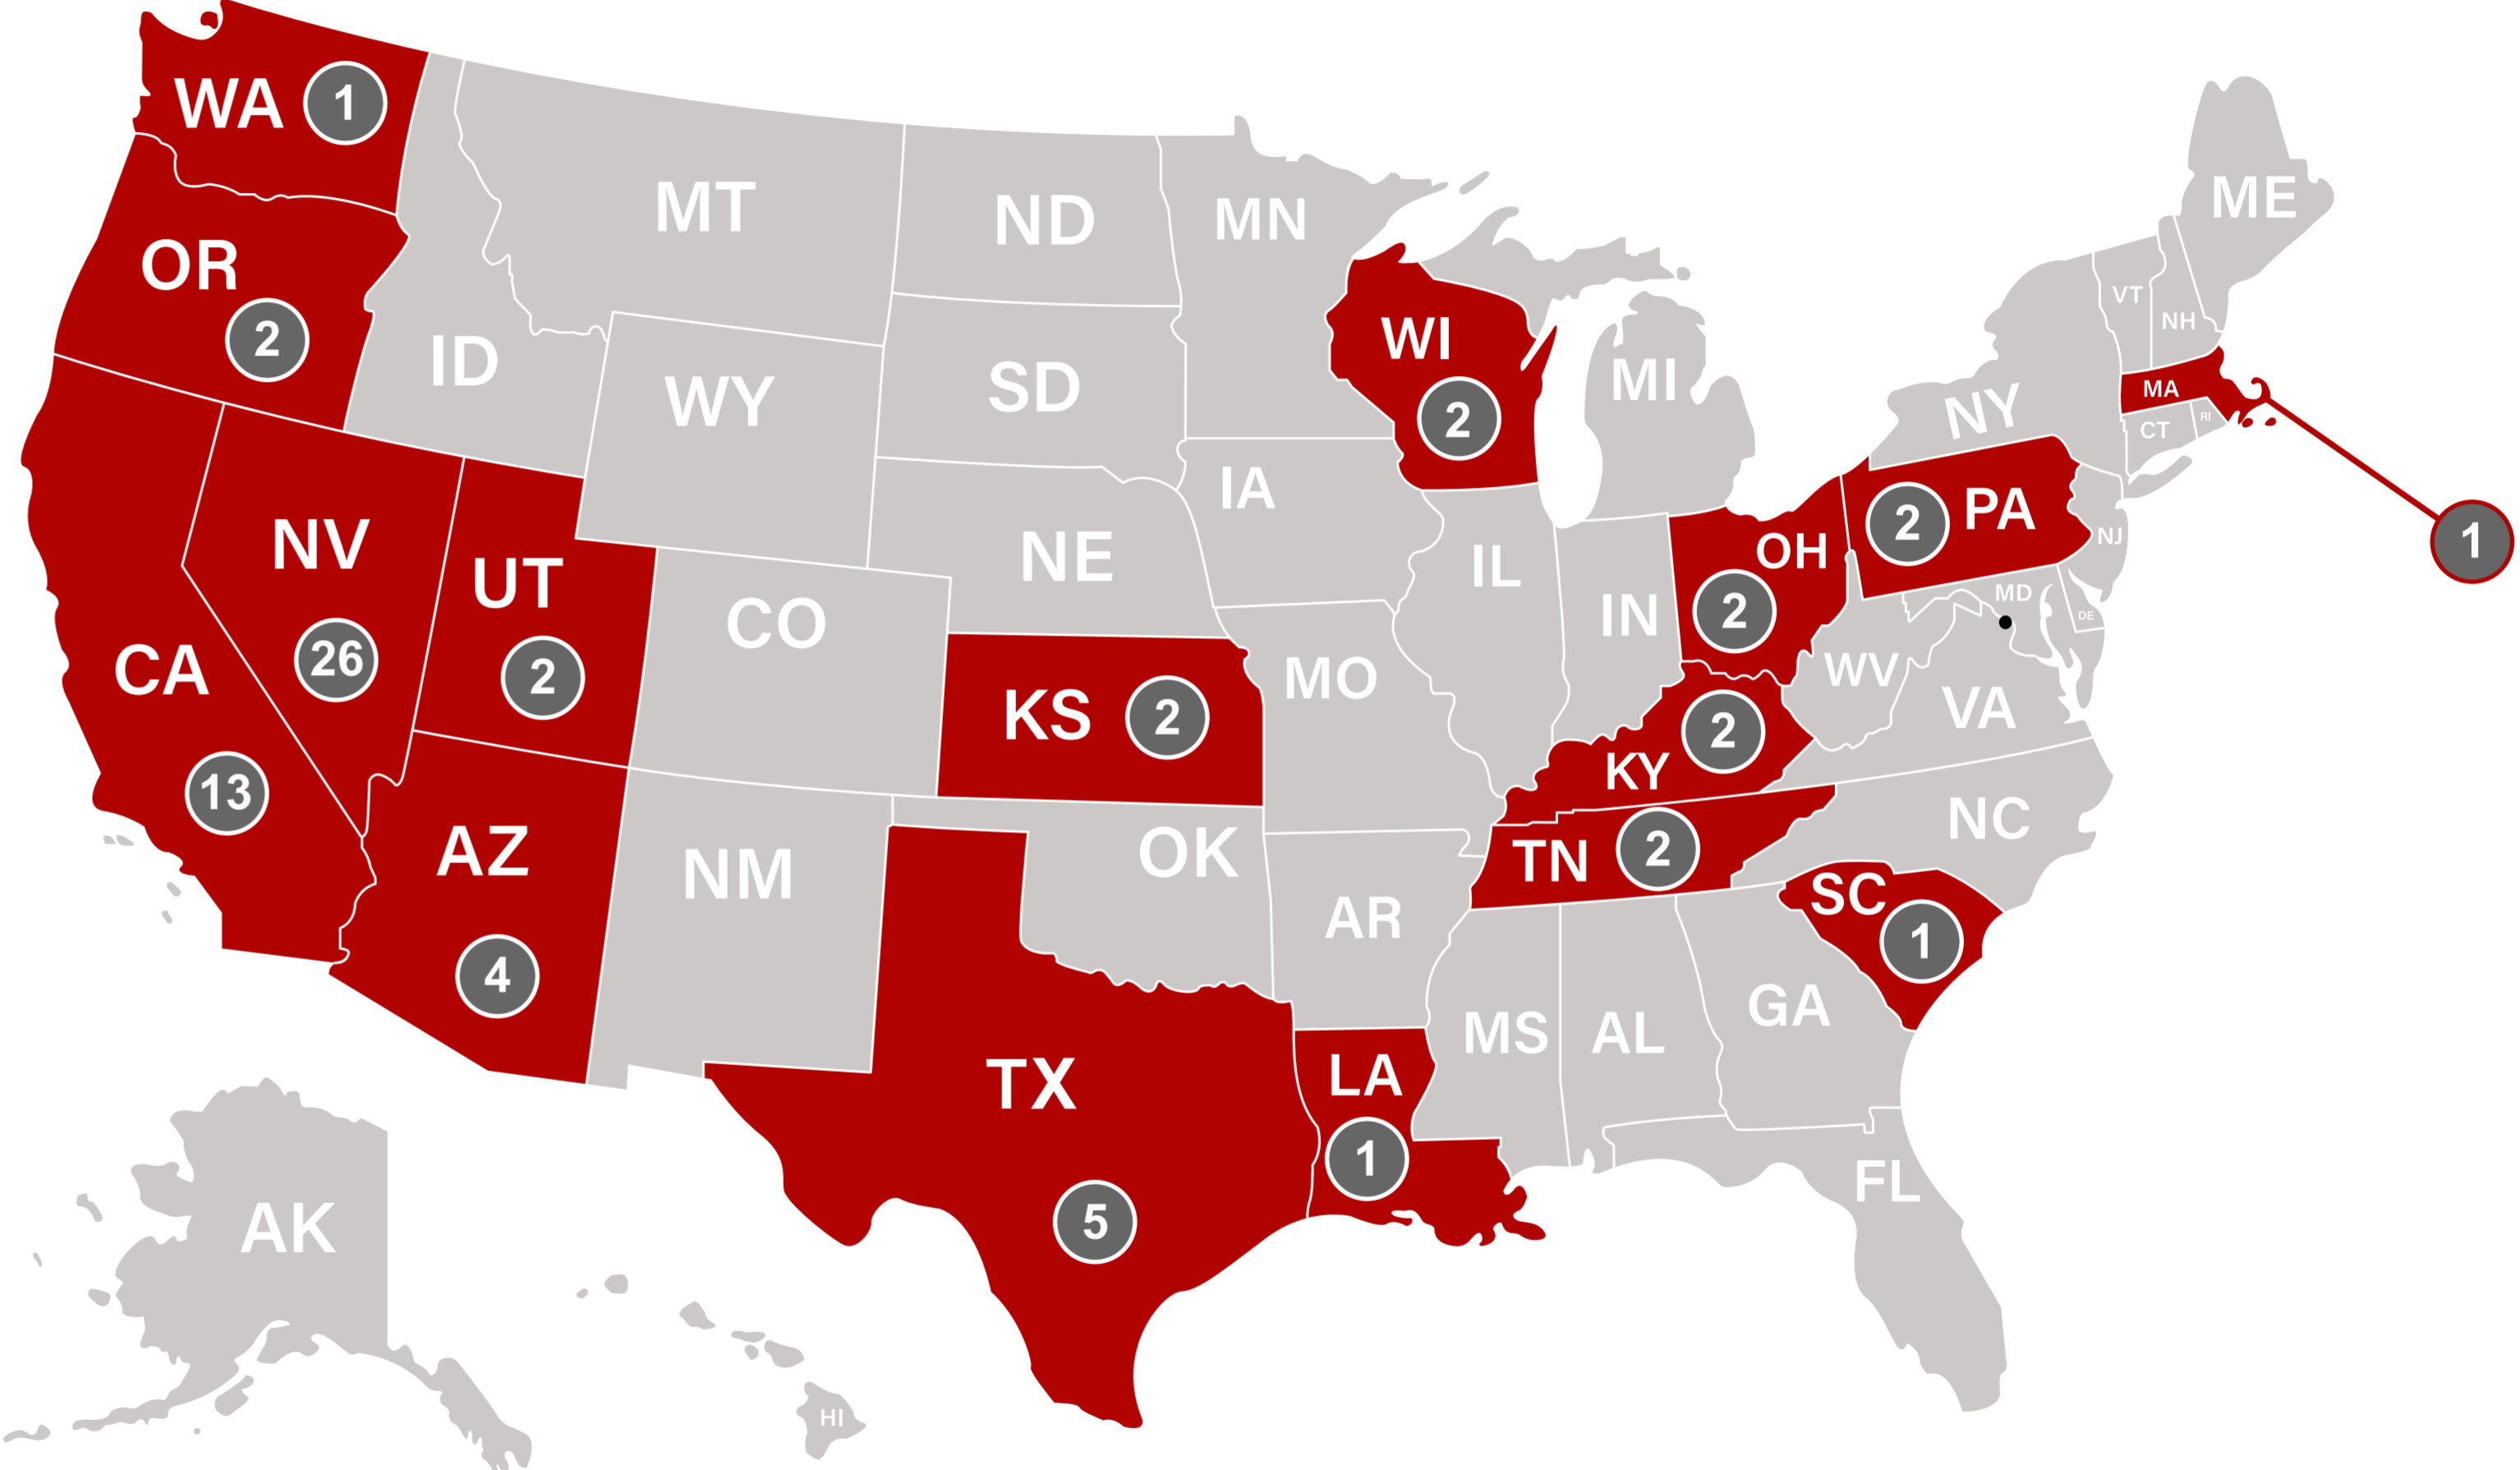

CLASS OF 2023 RESIDENCY MATCH (PGY-1)

Arizona **4**
California **13**
Kansas **2**
Kentucky **2**
Louisiana **1**
Massachusetts **1**
Nevada **26**
Ohio **2**

Oregon **2**
Pennsylvania **2**
South Carolina **1**
Tennessee **2**
Texas **5**
Utah **2**
Washington **1**
Wisconsin **2**

CLASS OF 2023 RESIDENCY MATCH (PGY-2)

- | | |
|------------------------|-------------------------|
| Arizona 4 | Ohio 2 |
| California 13 | Oregon 3 |
| Kansas 3 | Pennsylvania 2 |
| Kentucky 2 | South Carolina 1 |
| Louisiana 1 | Tennessee 2 |
| Massachusetts 1 | Texas 5 |
| Maryland 1 | Utah 3 |
| Minnesota 1 | Washington 1 |
| Missouri 1 | Wisconsin 1 |
| Nevada 20 | |