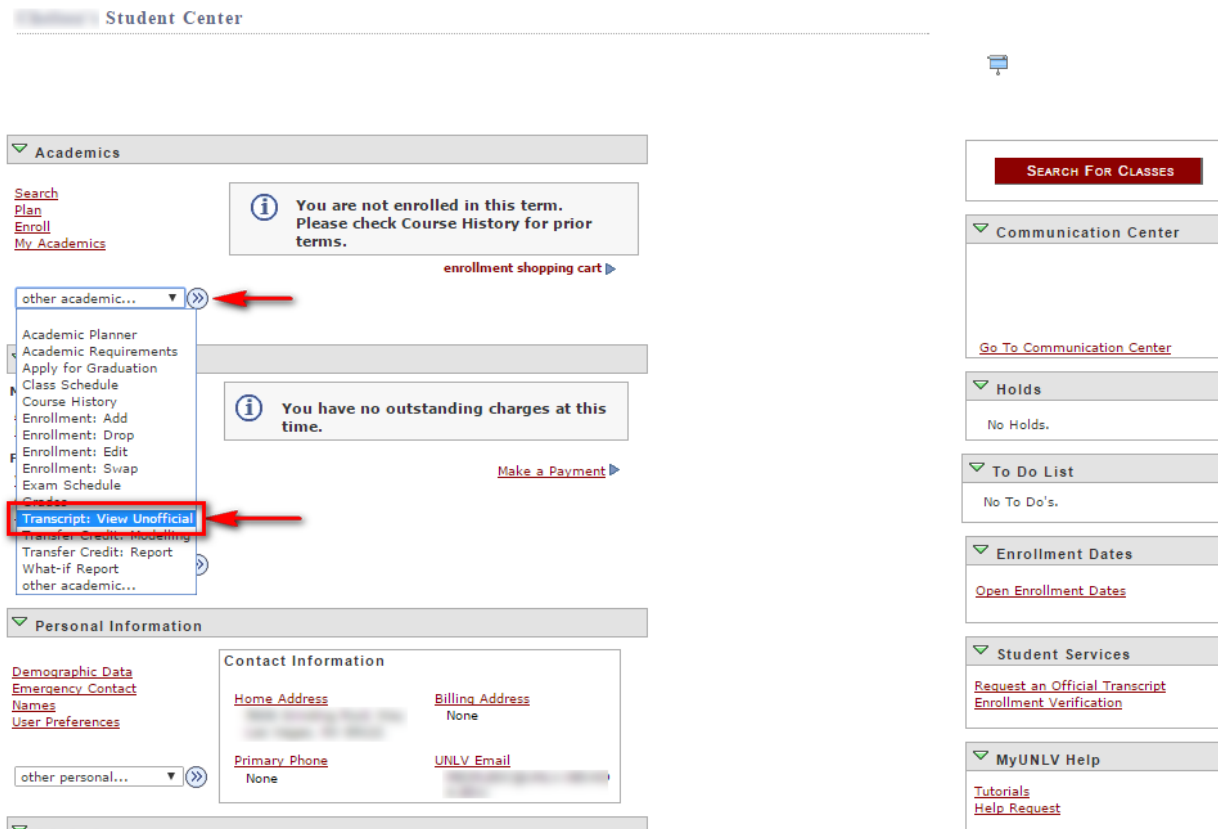

1. You can log into your MyUNLV account and go to the Student Center
 - a. On the Other Academic drop down menu select Transcript: View Unofficial
 - i. Click the blue arrows

- ii. Select Unofficial Transcript for the Report Type
- iii. Click View Report

View Unofficial Transcript

Choose an institution and report type and press View Report

****this process may take a few minutes to complete. please do not press any other buttons or links while processing is taking place****