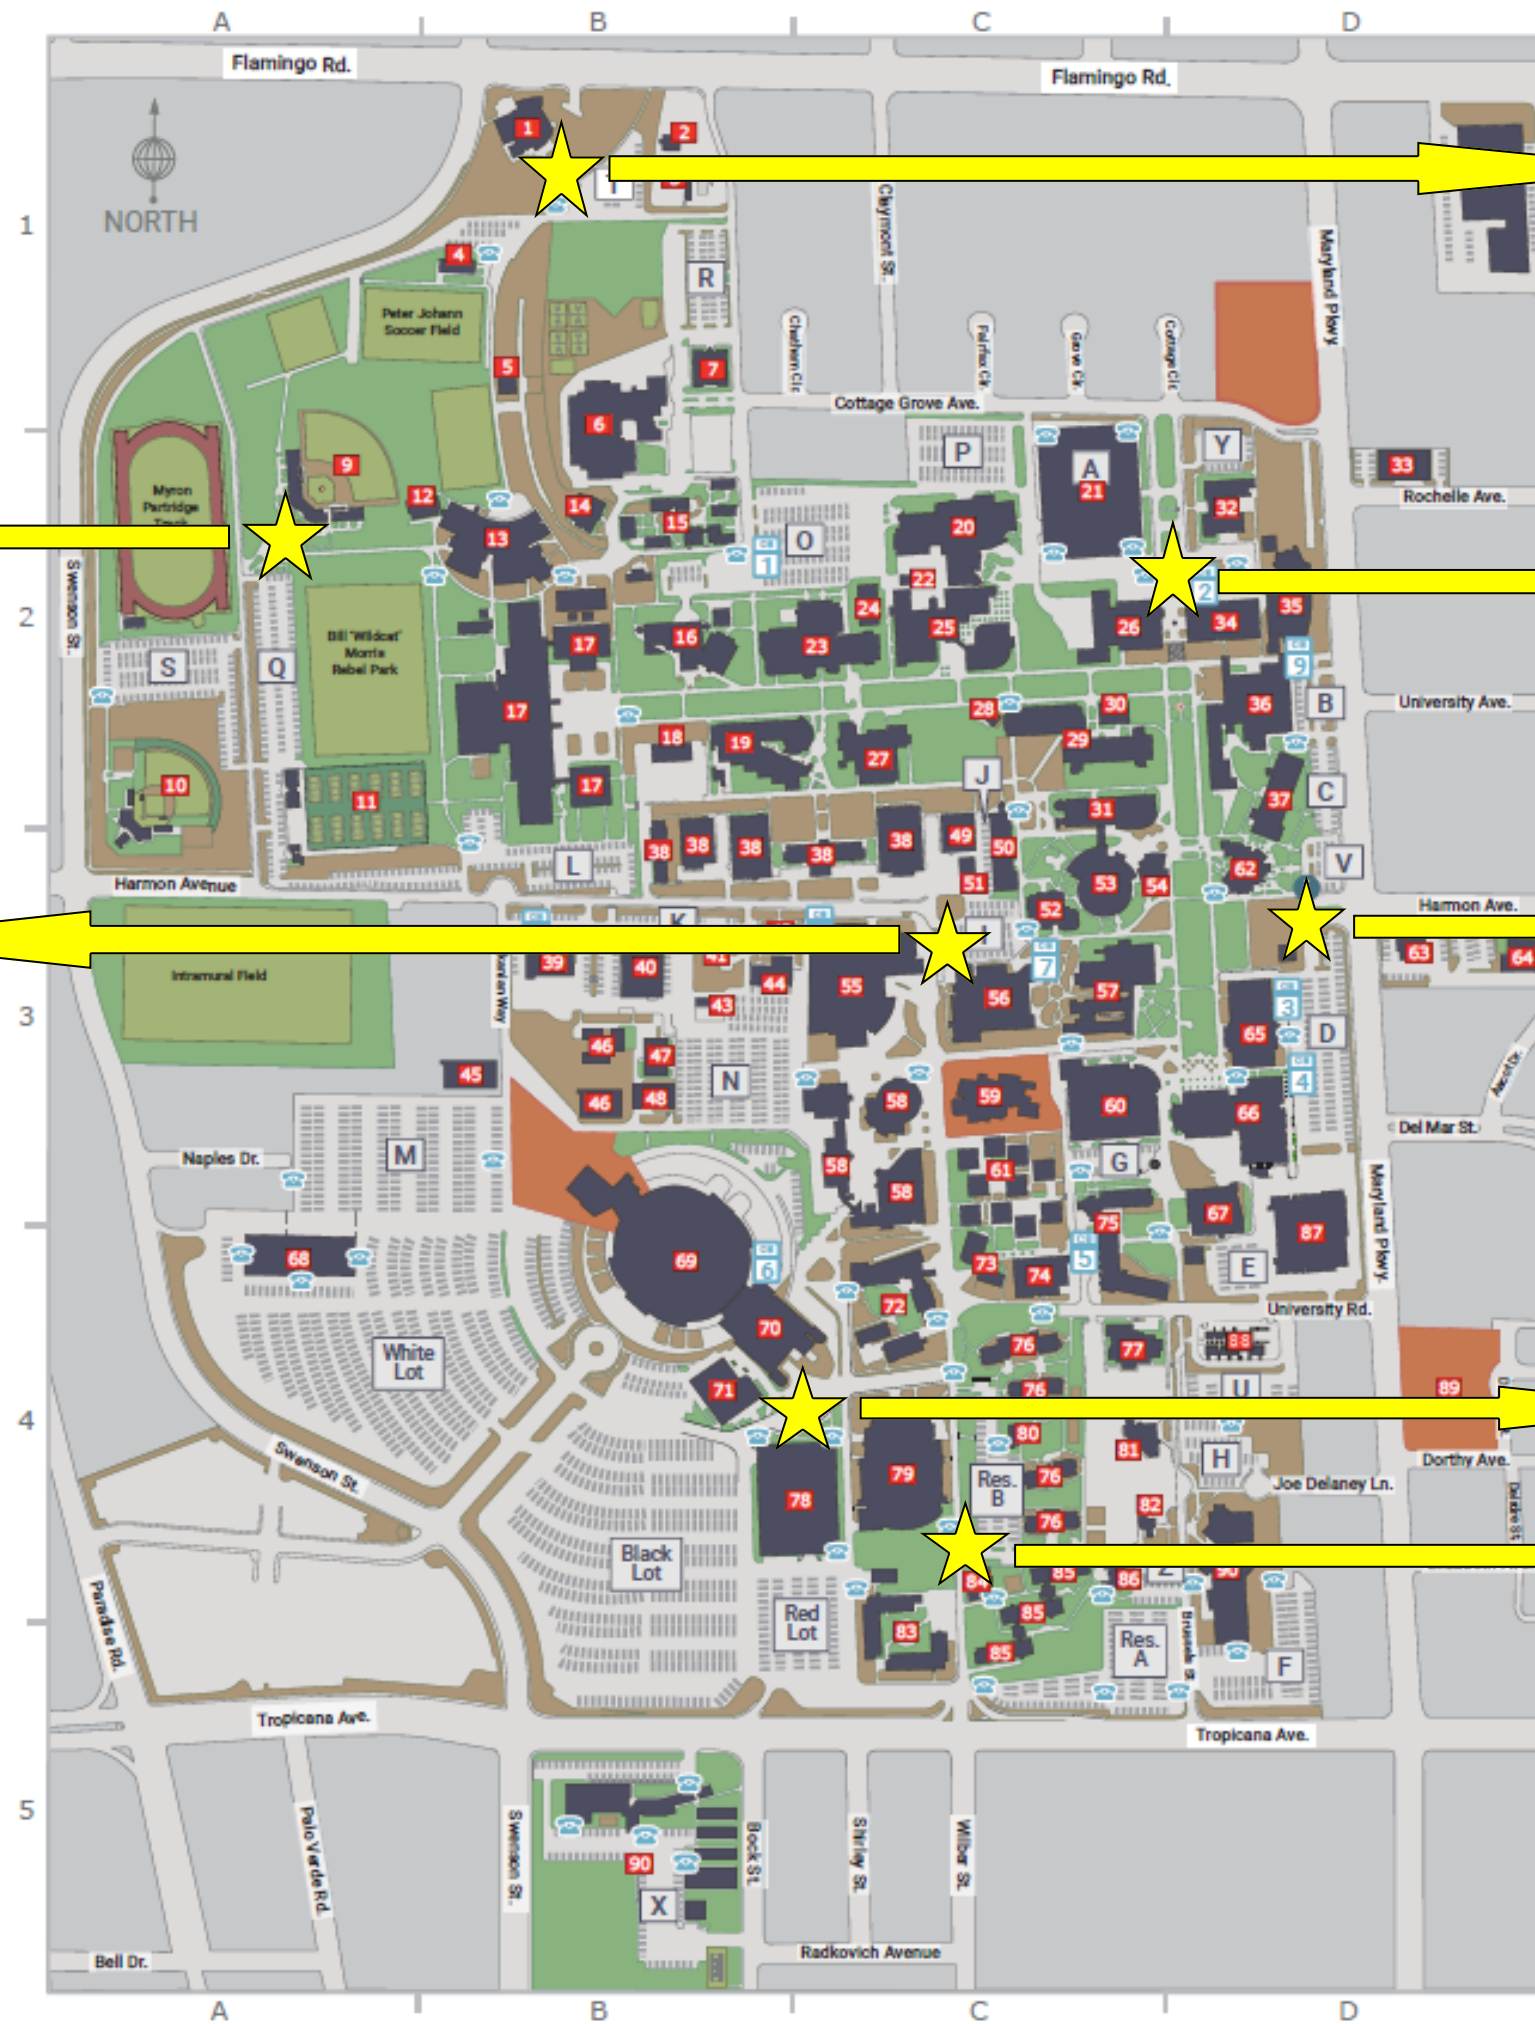

**UNLV Campus Pickup/  
Dropoff Locations  
for Taxi & Rideshare  
Companies**

**Wilson Baseball Stadium  
& Lied Athletic Complex**

**Lied Library**

**Note:** Pickup/dropoff zones at the **Thomas & Mack Center** will vary for each event for shuttles, limousines, and ridesharing companies. Parking attendants will guide drivers to pickup/dropoff zones. Taxicabs will continue to use the traffic circle at the main entrance for events. Non-event pickup/dropoff is located at the traffic circle at the main entrance. Handicap access is located on both sides of the traffic circle.

**Stan Fulton Building**

**Performing Arts Center**

**Maryland Pkwy./  
Harmon Entrance**

**Student Recreation & Wellness  
Center/Tropicana Parking Garage**

**Dayton Complex & UCC  
Residence Halls**