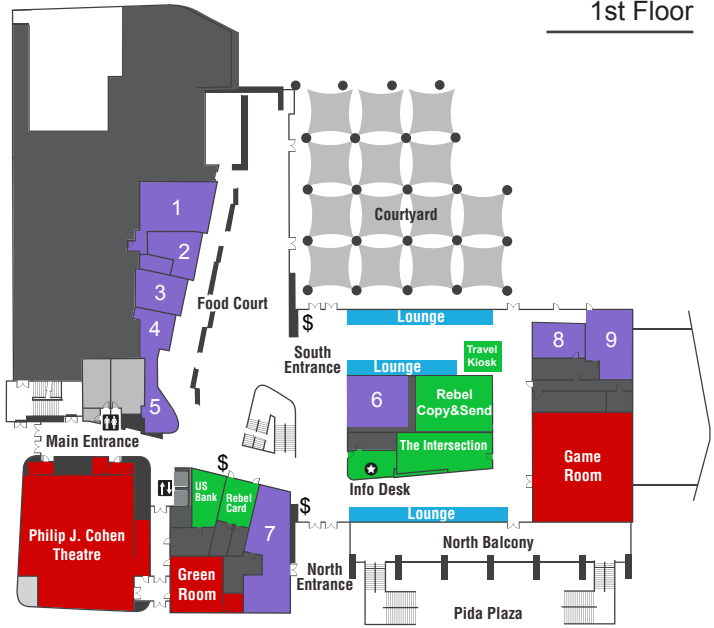

Student Union Map

Meeting Rooms & Event Spaces

Theatre

Philip J. Cohen Theatre	1st Floor
Green Room	1st Floor

Entertainment

Game Room	1st Floor
-----------	-----------

Ballrooms

Ballroom A	2nd Floor
Ballroom B	2nd Floor
Ballroom C	2nd Floor

Meeting Rooms

Room 208 A	2nd Floor
Room 208 B	2nd Floor
Room 208 C	2nd Floor
Room 205	2nd Floor
Room 207	2nd Floor
Room 209	2nd Floor
Room 211	2nd Floor
Room 213	2nd Floor
Room 218	2nd Floor
Room 219	2nd Floor
Room 222	2nd Floor
Room 224	2nd Floor

Retail Options

Panda Express	1
Steak'n Shake	2
Taco Bell Express	3
Greens to Go	4
SOHO Sushi Burrito	5
YUMZ Frozen Yogurt	6
Starbucks	7
Jamba Juice	8
POD	9

Lounges & Public Spaces

Lounge	1st Floor
Overlook Lounge	2nd Floor
Room 226 - Student Lounge	2nd Floor
Room 227 - TV Lounge	2nd Floor
Room 228 - Student Lounge	2nd Floor

Services

Information Desk	1st Floor
US Bank	1st Floor
RebelCard	1st Floor
The Intersection	1st Floor
ATMs	1st Floor
Travel Kiosk	1st Floor
IT Help Desk	2nd Floor
Computer Lab	2nd Floor
Student Union & Event Services	3rd Floor
CSUN Student Government	3rd Floor
Campus Life Business Office	3rd Floor
Aramark Catering	3rd Floor
Student Diversity & Social Justice	3rd Floor
SORCE	3rd Floor
Scarlet and Gray Free Press	3rd Floor
Graduate Professional Student Association	3rd Floor
Civic Engagement & Diversity	3rd Floor