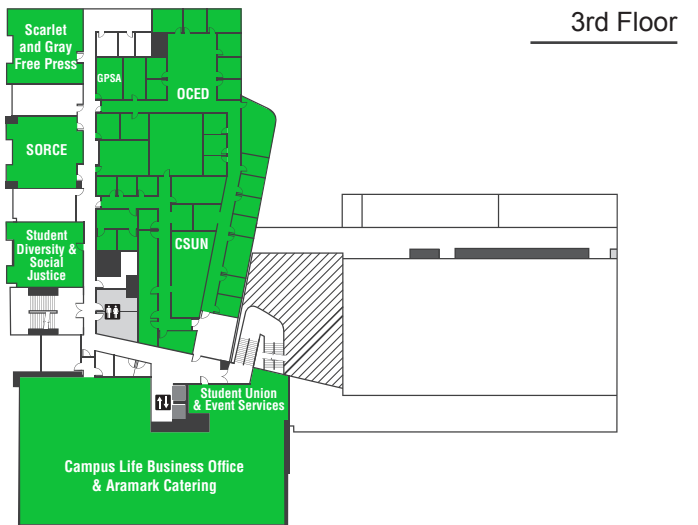

Student Union Map

Meeting Rooms & Event Spaces

Theatre

Philip J. Cohen Theatre	1st Floor
Green Room	1st Floor

Entertainment

Game Room	1st Floor
-----------	-----------

Ballrooms

Ballroom A	2nd Floor
Ballroom B	2nd Floor
Ballroom C	2nd Floor

Meeting Rooms

Room 208 A	2nd Floor
Room 208 B	2nd Floor
Room 208 C	2nd Floor
Room 205	2nd Floor
Room 207	2nd Floor
Room 209	2nd Floor
Room 211	2nd Floor
Room 213	2nd Floor
Room 218	2nd Floor
Room 219	2nd Floor
Room 222	2nd Floor
Room 224	2nd Floor

Retail Options

Panda Express	1
Steak'n Shake	2
Taco Bell Express	3
Greens to Go	4
SOHO Sushi Burrito	5
YUMZ Frozen Yogurt	6
Starbucks	7
Jamba Juice	8
POD	9

Lounges & Public Spaces

Lounge	1st Floor
Overlook Lounge	2nd Floor
Room 226 - Student Lounge	2nd Floor
Room 227 - TV Lounge	2nd Floor
Room 228 - Student Lounge	2nd Floor

Services

Information Desk	1st Floor
US Bank	1st Floor
RebelCard	1st Floor
The Intersection	1st Floor
ATMs	1st Floor
Travel Kiosk	1st Floor
IT Help Desk	2nd Floor
Computer Lab	2nd Floor
Student Union & Event Services	3rd Floor
CSUN Student Government	3rd Floor
Campus Life Business Office	3rd Floor
Aramark Catering	3rd Floor
Student Diversity & Social Justice	3rd Floor
SORCE	3rd Floor
Scarlet and Gray Free Press	3rd Floor
Graduate Professional Student Association	3rd Floor
Civic Engagement & Diversity	3rd Floor