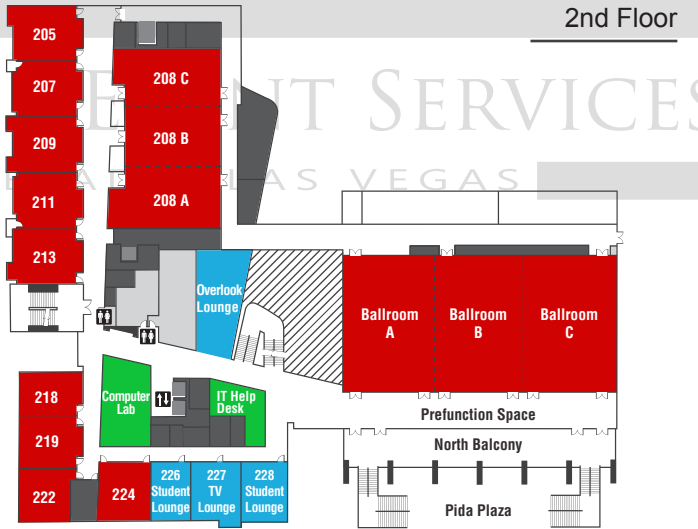

Student Union Map

Meeting Rooms & Event Spaces

Theatre

Philip J. Cohen Theatre	1st Floor
Green Room	1st Floor

Entertainment

Game Room	1st Floor
-----------	-----------

Ballrooms

Ballroom A	2nd Floor
Ballroom B	2nd Floor
Ballroom C	2nd Floor

Meeting Rooms

Room 208 A	2nd Floor
Room 208 B	2nd Floor
Room 208 C	2nd Floor
Room 205	2nd Floor
Room 207	2nd Floor
Room 209	2nd Floor
Room 211	2nd Floor
Room 213	2nd Floor
Room 218	2nd Floor
Room 219	2nd Floor
Room 222	2nd Floor
Room 224	2nd Floor

Retail Options

Panda Express	1
Steak'n Shake	2
Taco Bell Express	3
Greens to Go	4
SOHO Sushi Burrito	5
YUMZ Frozen Yogurt	6
Starbucks	7
Jamba Juice	8
POD	9

Lounges & Public Spaces

Lounge	1st Floor
Overlook Lounge	2nd Floor
Room 226 - Student Lounge	2nd Floor
Room 227 - TV Lounge	2nd Floor
Room 228 - Student Lounge	2nd Floor

Services

Information Desk	1st Floor
US Bank	1st Floor
RebelCard	1st Floor
The Intersection	1st Floor
ATMs	1st Floor
Travel Kiosk	1st Floor
IT Help Desk	2nd Floor
Computer Lab	2nd Floor
Student Union & Event Services	3rd Floor
CSUN Student Government	3rd Floor
Campus Life Business Office	3rd Floor
Aramark Catering	3rd Floor
Student Diversity & Social Justice	3rd Floor
SORCE	3rd Floor
Scarlet and Gray Free Press	3rd Floor
Graduate Professional Student Association	3rd Floor
Civic Engagement & Diversity	3rd Floor