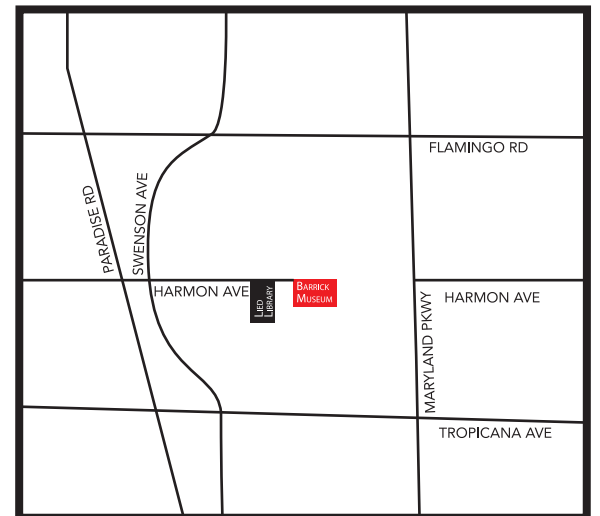

LOBBY

PHOTOGRAPH: JAMES CHO

AUDITORIUM

PHOTOGRAPH: JAMES CHO

PATIO XERIC GARDEN

DIRECTIONS TO UNLV

DIRECTIONS TO THE BARRICK

MUSEUM HOURS CONTACT INFO