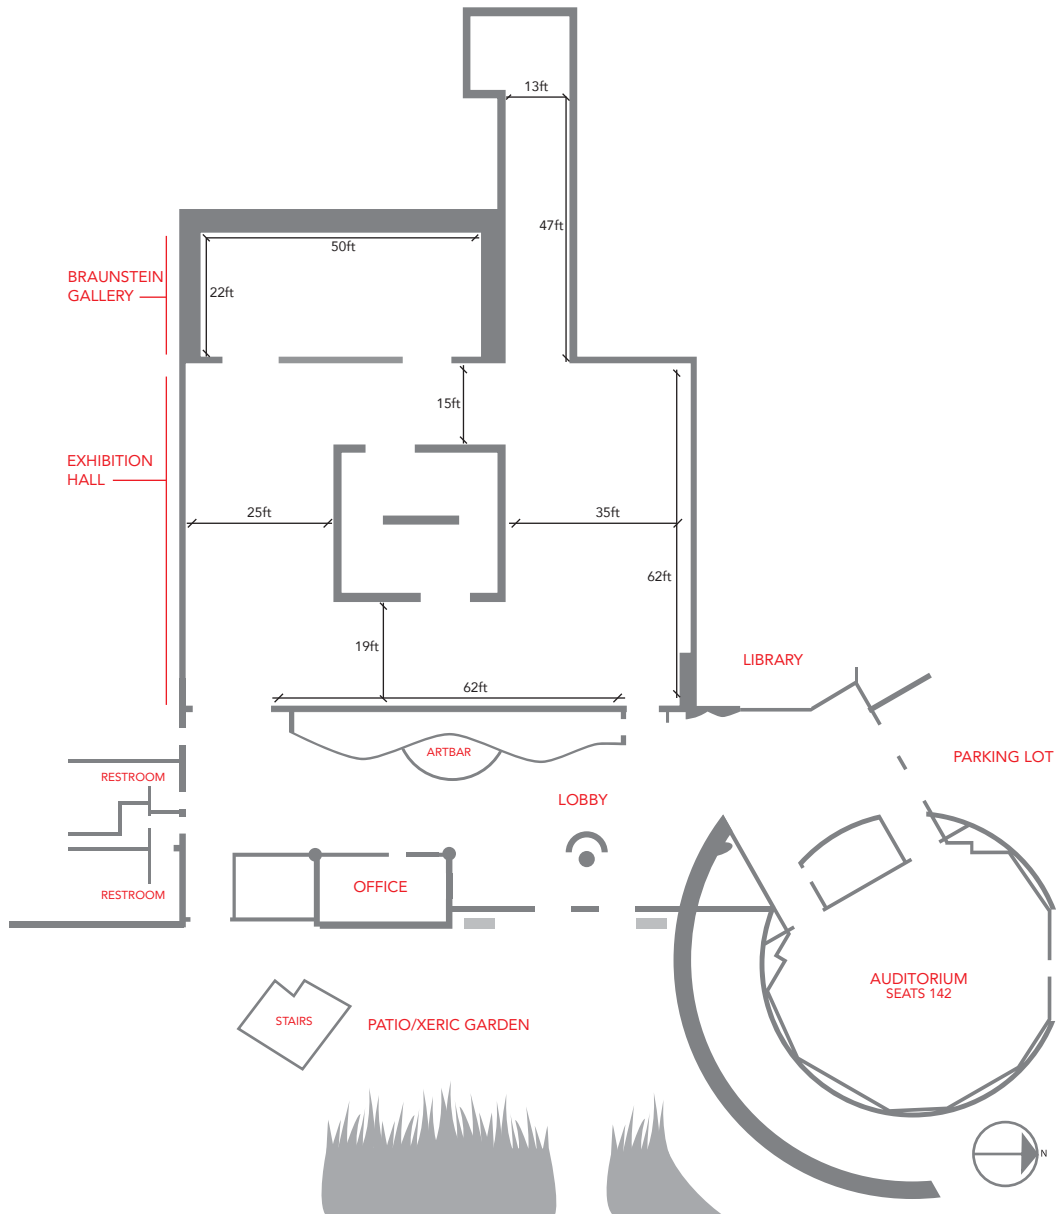

UNLV Marjorie Barrick Museum Contact

Alisha Kerlin
Collections Manager / Office Manager
UNLV Marjorie Barrick Museum
MSM 135, Box 454012
4505 South Maryland Parkway
Las Vegas, Nevada 89154-4012
p: (702) 895-3381 Alisha.Kerlin@unlv.edu
<http://www.unlv.edu/barrickmuseum>

Museum Hours

Monday - Friday: 9am - 5pm
Thursday: 9am - 8pm
Saturday: 12pm - 5pm
Sunday: CLOSED

MUSEUM HOURS CONTACT INFO

• Mon - Fri: 9AM - 5PM • Thurs: 9AM - 8PM • Sat: 12PM - 5PM • Sun: CLOSED
702.895.3381 barrick.museum@unlv.edu unlv.edu/barrickmuseum