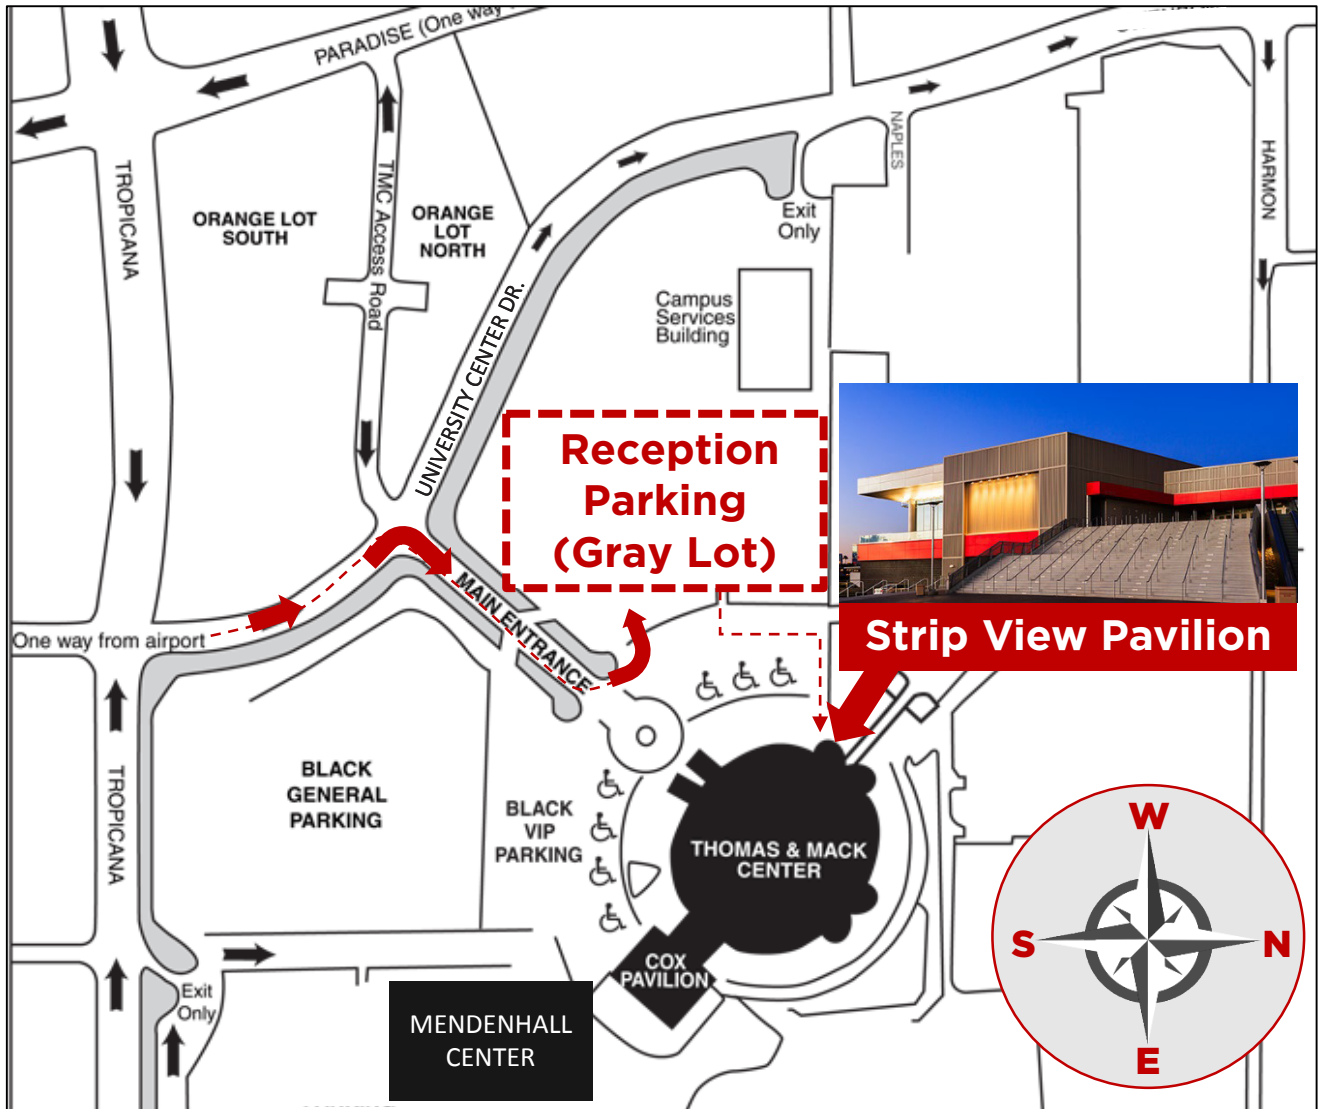

Map to the President's Innovation Challenge Strip View Pavilion, Thomas & Mack Center

DIRECTIONS

- Access Thomas & Mack Center from main entrance off University Center Dr.
- Park in **Gray Lot** (parking lot west of Thomas & Mack Center).
- Proceed to stairs/elevator on northwest side of Thomas & Mack Center.
- Enter glass doors and proceed to check-in table.