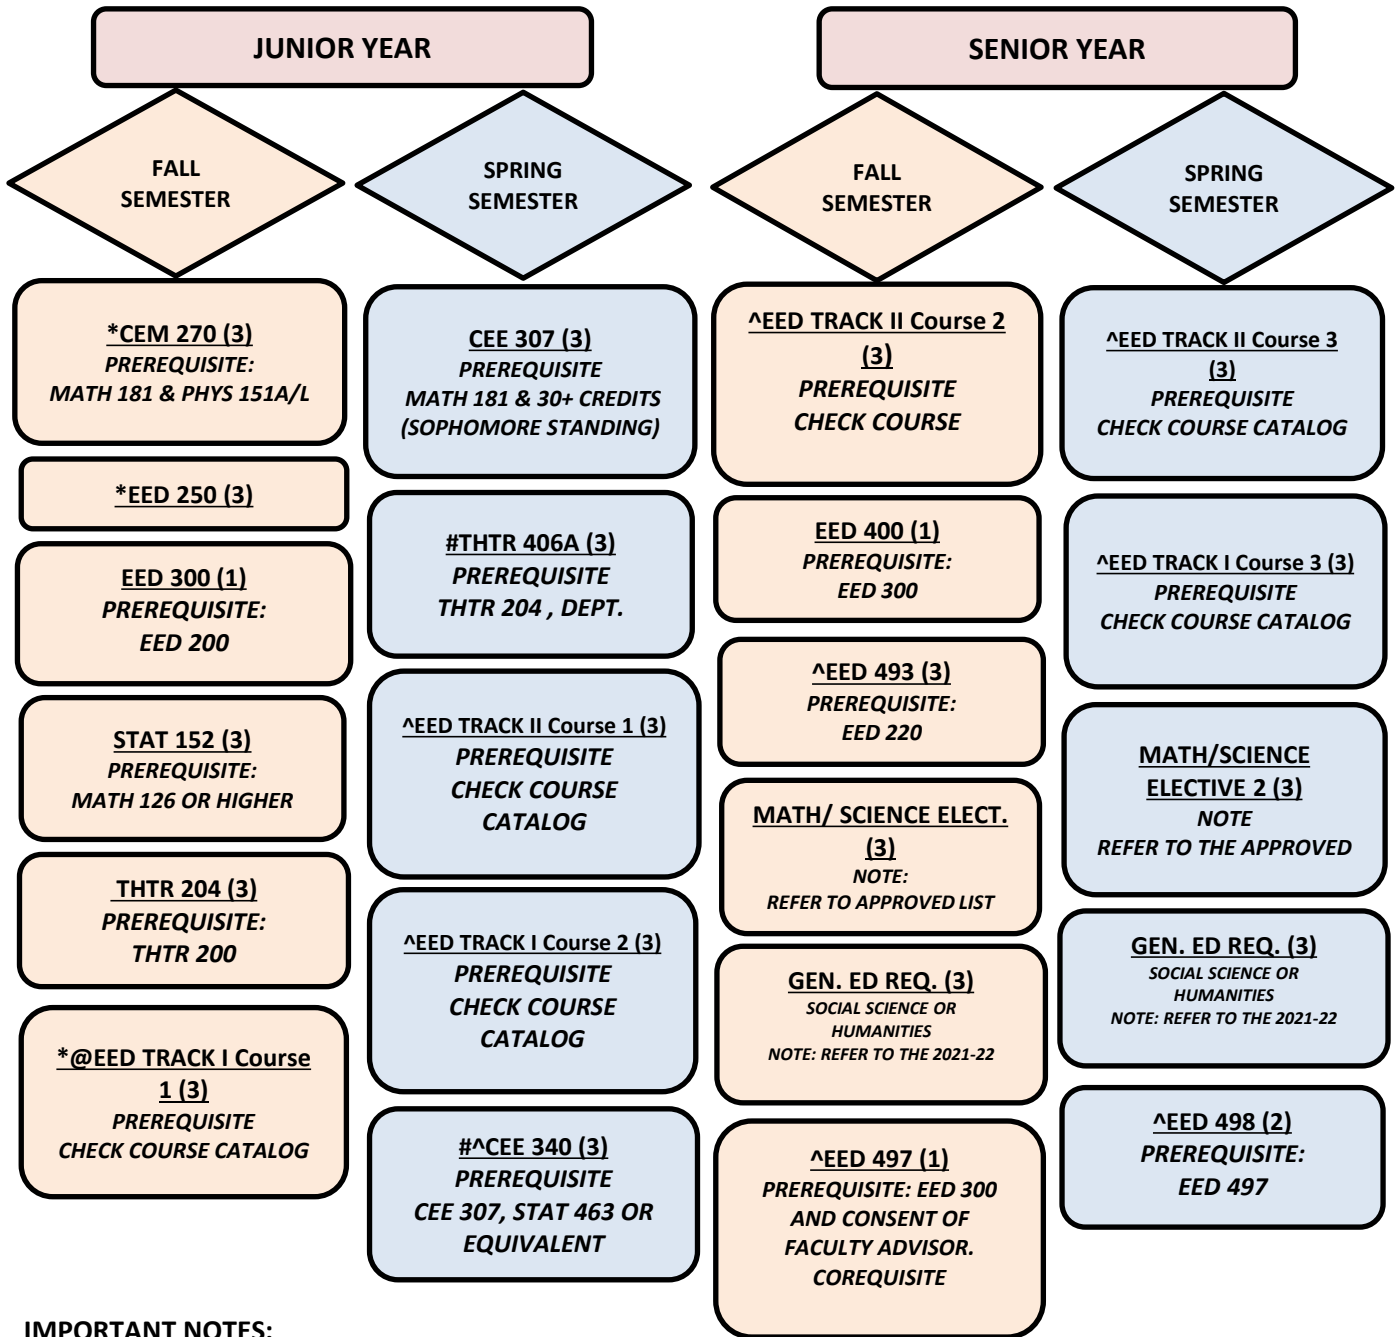

**B.S. - ENTERTAINMENT ENGINEERING AND DESIGN 2021-22 CATALOG  
4-YEAR PLAN OF STUDY**

**IMPORTANT NOTES:**

* Course Offered in the Fall Semester ONLY
# Offered in the Spring Semester ONLY
^ Indicates Advanced Standing required prior to taking the course.
Per UNLV catalog, students are solely responsible for knowing and completing their degree requirements.
Academic Advisors are available to help students understand and meet graduation requirements. Meet with your advisor regularly.
All English, math, science, engineering, construction mgt. courses must have a grade of "C" or higher for graduation and to progress.
A 3-credit international and 3-credit multicultural class must be completed per UNLV GEN ED. requirements. The use of "Double-Dipper" courses are recommended, see approved list.
Refer to the current Undergraduate Catalog for course prerequisites. Current course prereqs. apply to all students regardless of a students catalog of matriculation.
2.00 or higher UNLV GPA is required for graduation
Half the min. req. degree credits must be taken at a 4-yr instituion
The last 30 credits of your degree need to be taken uninterrupted from an NSHE institution.
Minimum number of semester units required for a bachelor's degee from UNLV is 120. Ent. Tech. students will have 120 credits or more.

**B.S. - ENTERTAINMENT ENGINEERING AND DESIGN 2021-22 CATALOG  
4-YEAR PLAN OF STUDY**

**IMPORTANT NOTES:**

\* Course Offered in the Fall Semester ONLY

A 3-credit international and 3-credit multicultural class must be completed per UNLV GEN ED. requirements. The use of "Double-Dipper" courses are recommended, see approved list.

Refer to the current Undergraduate Catalog for course prerequisites. Current course prereqs. apply to all students regardless of a students catalog of matriculation.