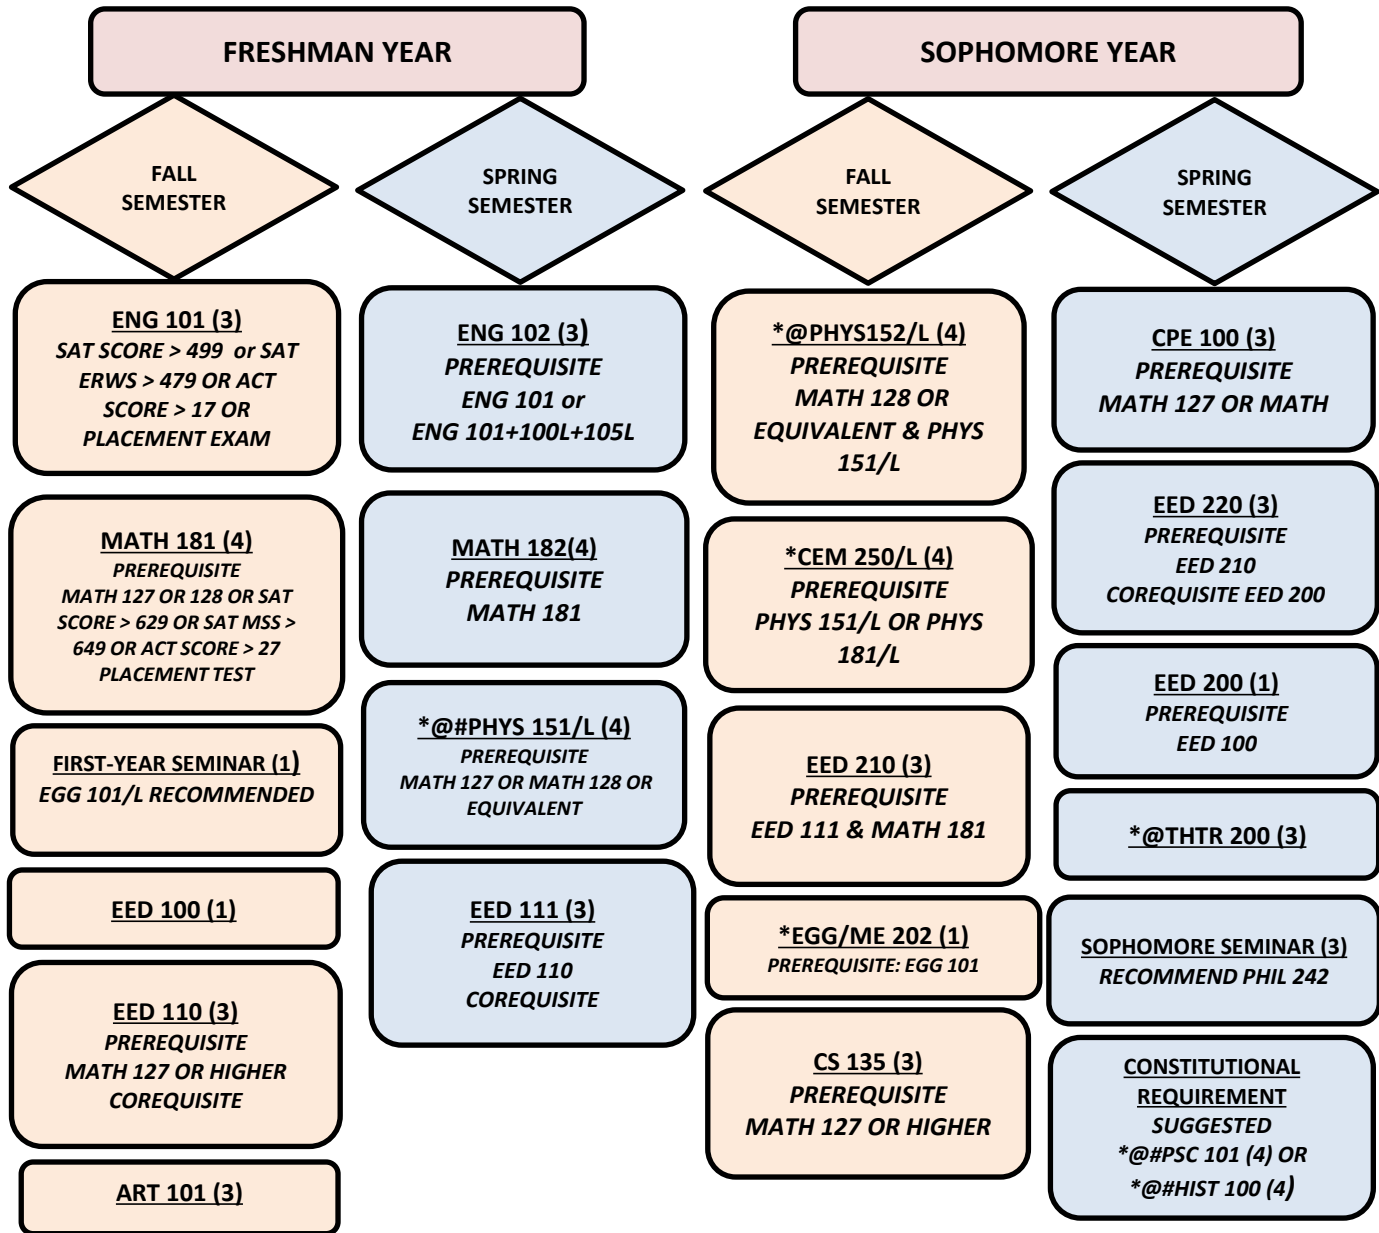

**B.S. - ENTERTAINMENT ENGINEERING AND DESIGN 2021-22 CATALOG  
4-YEAR PLAN OF STUDY**

**IMPORTANT NOTES:**

* Course Offered in the Fall Semester ONLY
# Offered in the Spring Semester ONLY
^ Indicates Advanced Standing required prior to taking the course.
Per UNLV catalog, students are solely responsible for knowing and completing their degree requirements.
Academic Advisors are available to help students understand and meet graduation requirements. Meet with your advisor regularly.
All English, math, science, engineering, construction mgt. courses must have a grade of "C" or higher for graduation and to progress.
A 3-credit international and 3-credit multicultural class must be completed per UNLV GEN ED. requirements. The use of "Double-Dipper" courses are recommended, see approved list.
Refer to the current Undergraduate Catalog for course prerequisites. Current course prereqs. apply to all students regardless of a students catalog of matriculation.
2.00 or higher UNLV GPA is required for graduation
Half the min. req. degree credits must be taken at a 4-yr instituion
The last 30 credits of your degree need to be taken uninterrupted from an NSHE institution.
Minimum number of semester units required for a bachelor's degee from UNLV is 120. Ent. Tech. students will have 120 credits or more.

**B.S. - ENTERTAINMENT ENGINEERING AND DESIGN 2021-22 CATALOG  
4-YEAR PLAN OF STUDY**

**IMPORTANT NOTES:**

\* Course Offered in the Fall Semester ONLY

A 3-credit international and 3-credit multicultural class must be completed per UNLV GEN ED. requirements. The use of "Double-Dipper" courses are recommended, see approved list.

Refer to the current Undergraduate Catalog for course prerequisites. Current course prereqs. apply to all students regardless of a students catalog of matriculation.