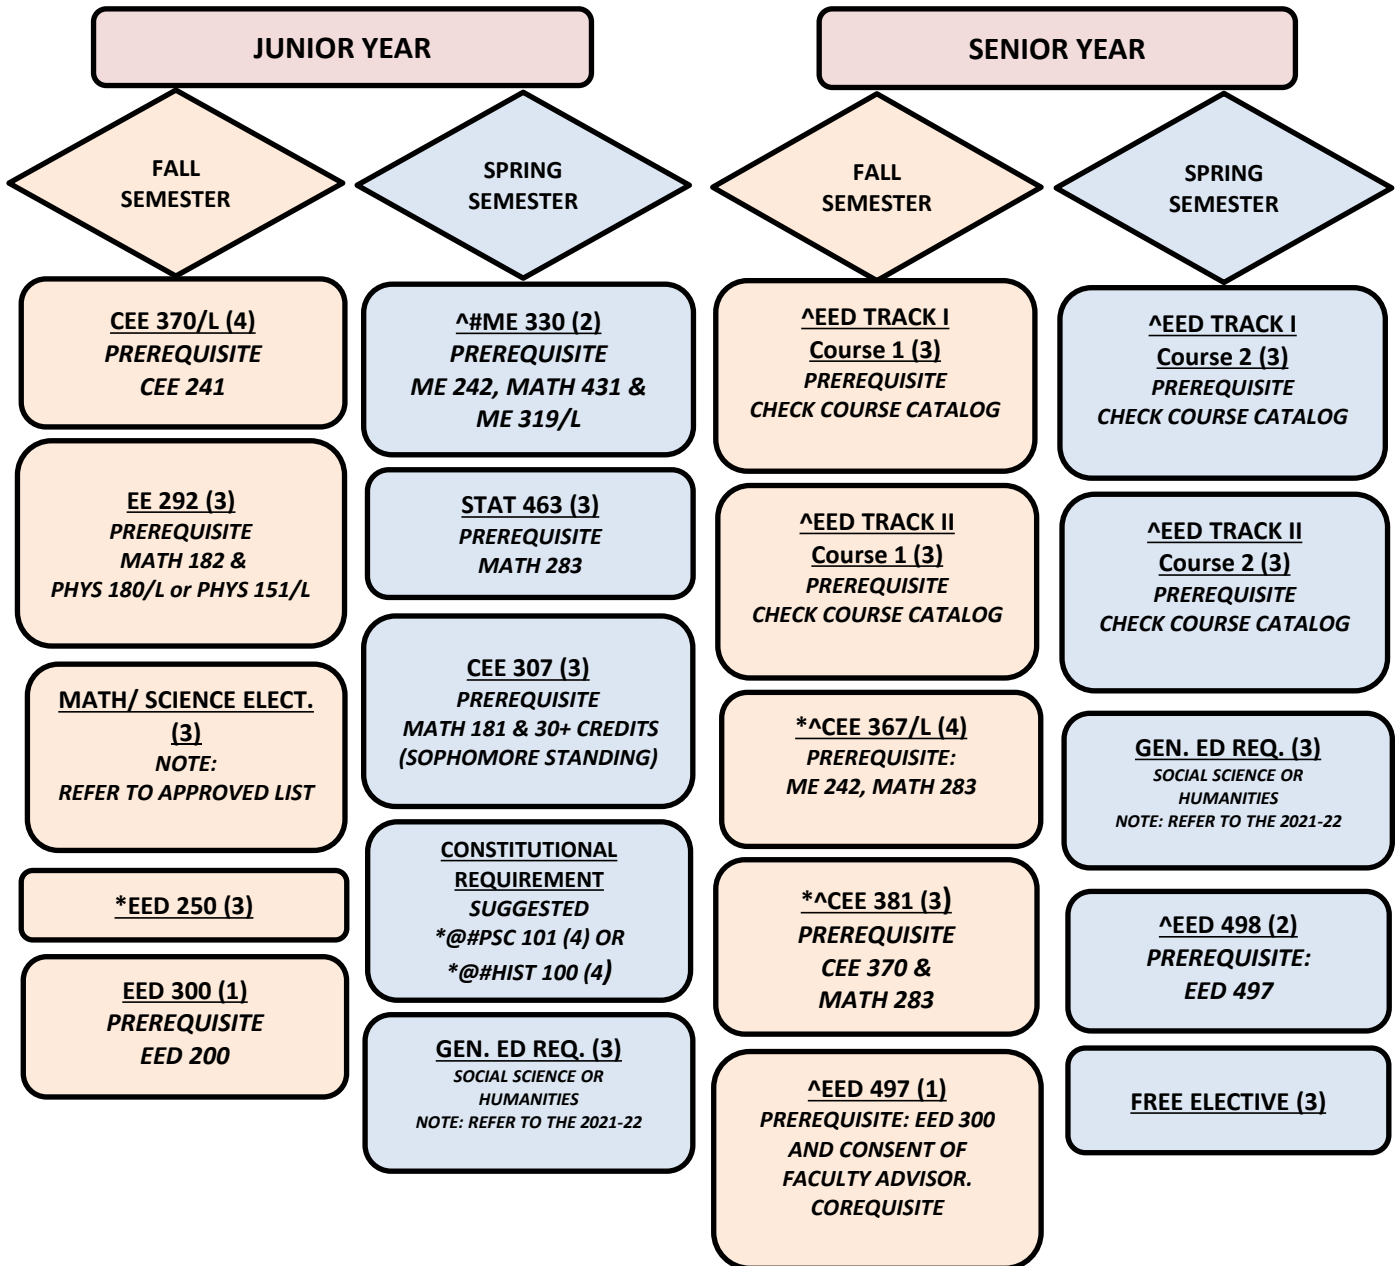

**B.S. - ENTERTAINMENT ENGINEERING AND DESIGN 2021-22 CATALOG
4-YEAR PLAN OF STUDY**

IMPORTANT NOTES:

* Course Offered in the Fall Semester ONLY
Offered in the Spring Semester ONLY
^ Indicates Advanced Standing required prior to taking the course.
Per UNLV catalog, students are solely responsible for knowing and completing their degree requirements.
Academic Advisors are available to help students understand and meet graduation requirements. Meet with your advisor regularly.
All English, math, science, engineering, construction mgt. courses must have a grade of "C" or higher for graduation and to progress.
A 3-credit international and 3-credit multicultural class must be completed per UNLV GEN ED. requirements. The use of "Double-Dipper" courses are recommended, see approved list.
Refer to the current Undergraduate Catalog for course prerequisites. Current course prereqs. apply to all students regardless of a students catalog of matriculation.
2.00 or higher UNLV GPA is required for graduation
Half the min. req. degree credits must be taken at a 4-yr instituion
The last 30 credits of your degree need to be taken uninterrupted from an NSHE institution.
Minimum number of semester units required for a bachelor's degee from UNLV is 120. Ent. Eng. students will have 123 credits or more.

**B.S. - ENTERTAINMENT ENGINEERING AND DESIGN 2021-22 CATALOG
4-YEAR PLAN OF STUDY**

IMPORTANT NOTES:

* Course Offered in the Fall Semester ONLY

Offered in the Spring Semester ONLY

^ Indicates Advanced Standing required prior to taking the course.

All English, math, science, engineering, construction mgt. courses must have a grade of "C" or higher for graduation and to progress.

A 3-credit international and 3-credit multicultural class must be completed per UNLV GEN ED. requirements. The use of "Double-Dipper" courses are recommended, see approved list.