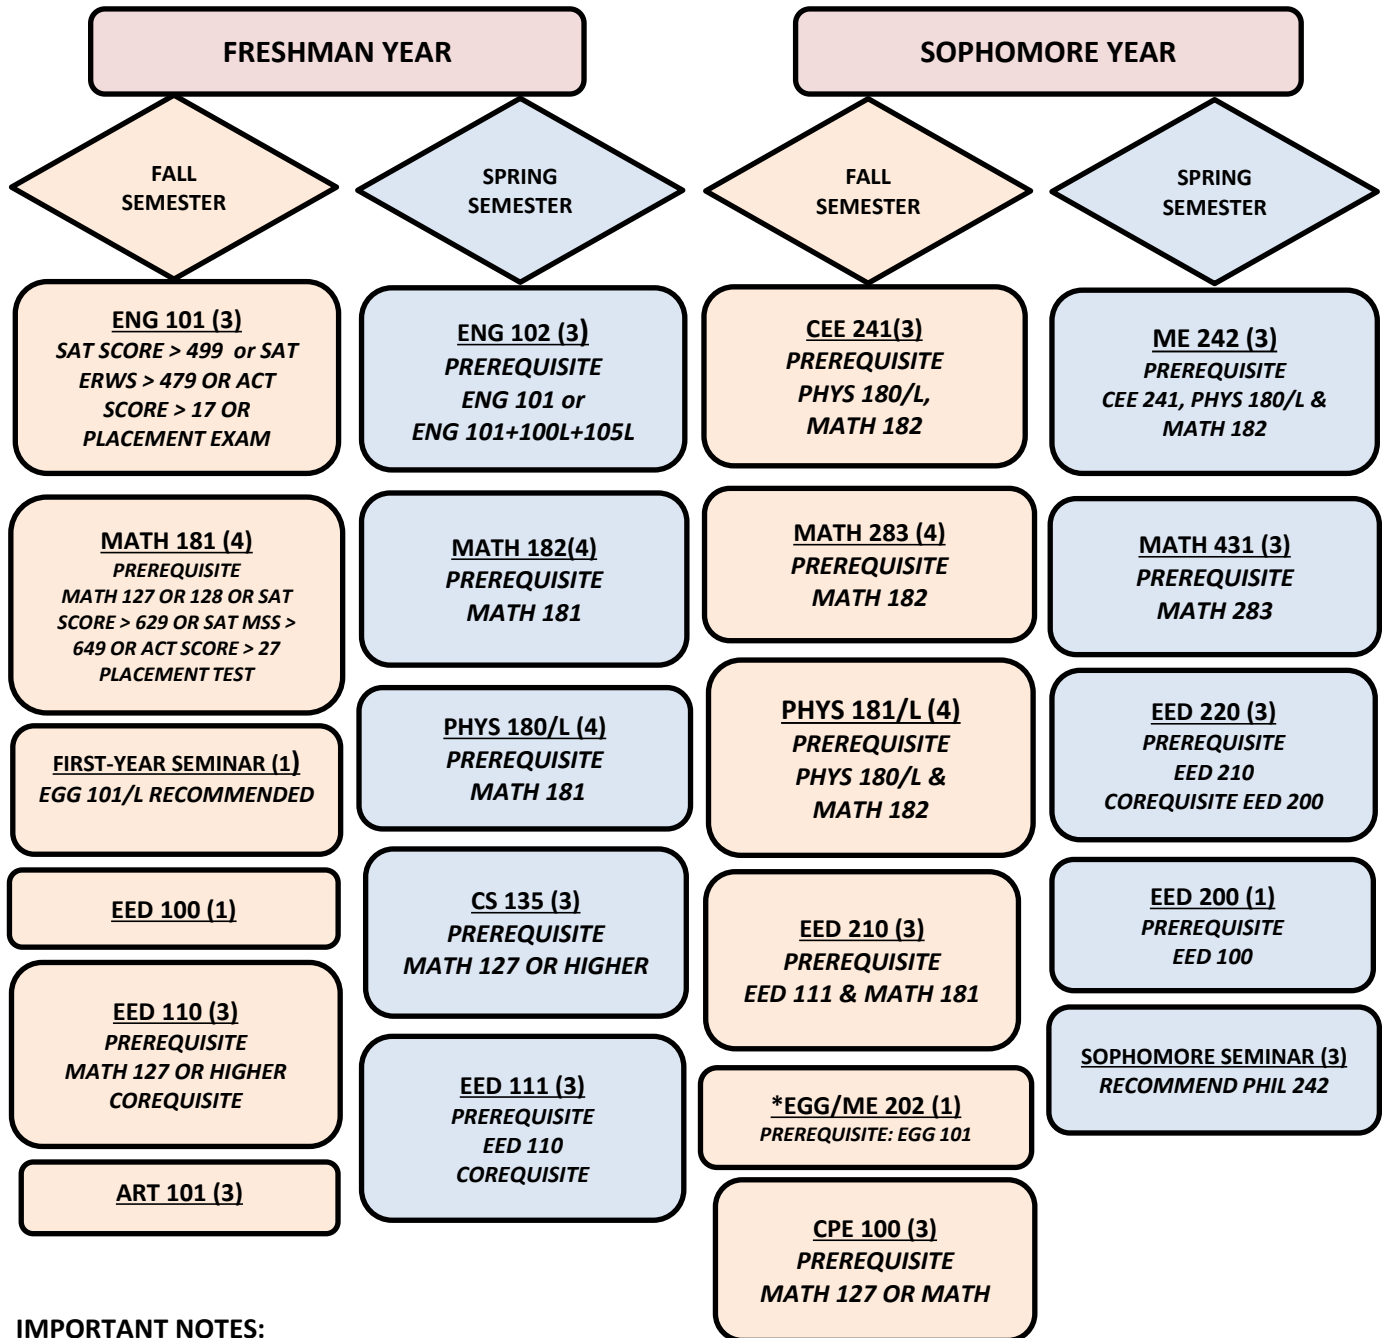

**B.S. - ENTERTAINMENT ENGINEERING AND DESIGN 2021-22 CATALOG
4-YEAR PLAN OF STUDY**

IMPORTANT NOTES:

* Course Offered in the Fall Semester ONLY
Offered in the Spring Semester ONLY
^ Indicates Advanced Standing required prior to taking the course.
Per UNLV catalog, students are solely responsible for knowing and completing their degree requirements.
Academic Advisors are available to help students understand and meet graduation requirements. Meet with your advisor regularly.
All English, math, science, engineering, construction mgt. courses must have a grade of "C" or higher for graduation and to progress.
A 3-credit international and 3-credit multicultural class must be completed per UNLV GEN ED. requirements. The use of "Double-Dipper" courses are recommended, see approved list.
Refer to the current Undergraduate Catalog for course prerequisites. Current course prereqs. apply to all students regardless of a students catalog of matriculation.
2.00 or higher UNLV GPA is required for graduation
Half the min. req. degree credits must be taken at a 4-yr instituion
The last 30 credits of your degree need to be taken uninterrupted from an NSHE institution.
Minimum number of semester units required for a bachelor's degee from UNLV is 120. Ent. Eng. students will have 123 credits or more.

**B.S. - ENTERTAINMENT ENGINEERING AND DESIGN 2021-22 CATALOG
4-YEAR PLAN OF STUDY**

IMPORTANT NOTES:

* Course Offered in the Fall Semester ONLY

Offered in the Spring Semester ONLY

^ Indicates Advanced Standing required prior to taking the course.

All English, math, science, engineering, construction mgt. courses must have a grade of "C" or higher for graduation and to progress.

A 3-credit international and 3-credit multicultural class must be completed per UNLV GEN ED. requirements. The use of "Double-Dipper" courses are recommended, see approved list.