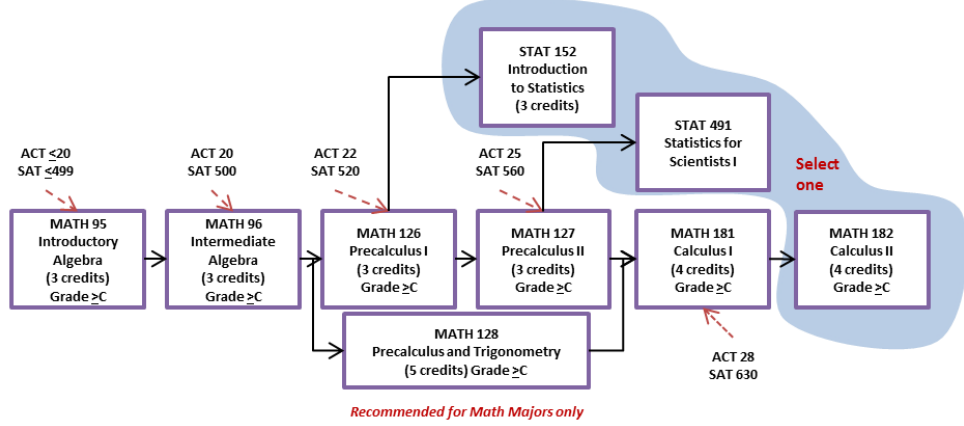

LOWER DIVISION PREREQUISITE COURSE SEQUENCES FOR GEOLOGY MAJORS

Lower Division Math Sequence