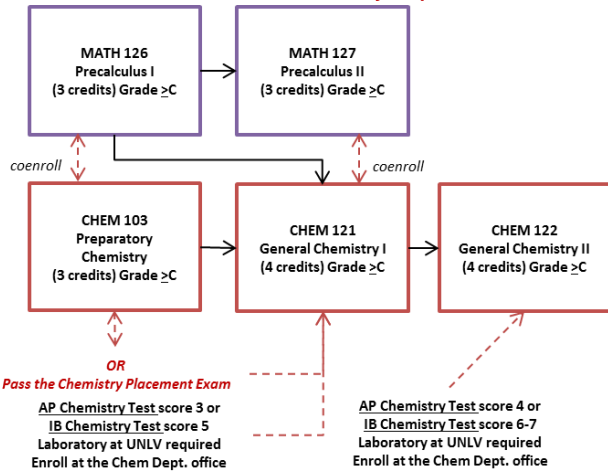

Lower Division Chemistry Sequence