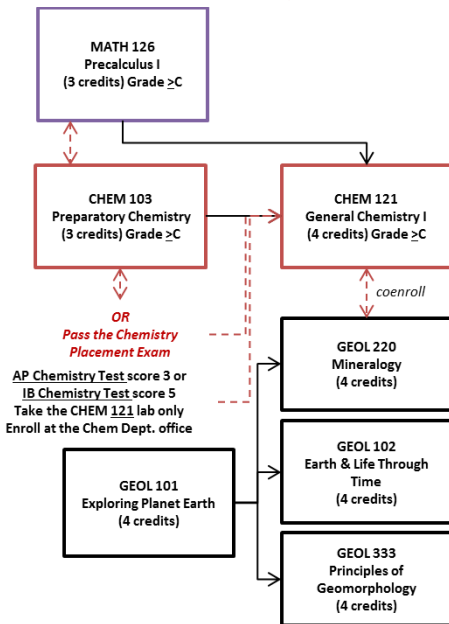

Lower Division Geology Sequence