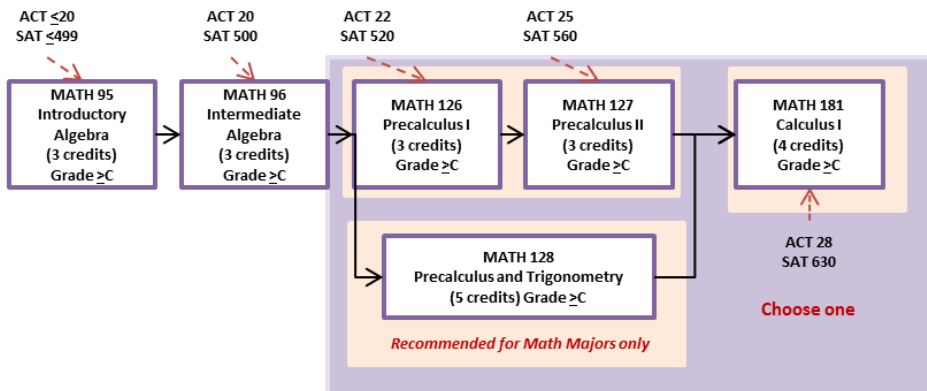

LOWER DIVISION PREREQUISITE COURSE SEQUENCES FOR EARTH & ENVIRONMENTAL SCIENCE MAJORS

Lower Division Math Sequence