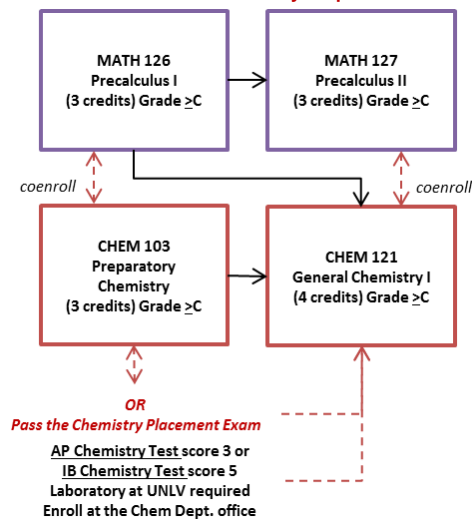

Take 15 credits per semester to graduate in 4 years

	Credits
1st Year:	31
2nd Year:	31
3rd Year:	30
4th Year:	28
Total:	120

University of Nevada, Las Vegas (UNLV)
Chemistry Department
 Chemistry Building (CHE-106)
 702-895-3510
www.unlv.edu/chemistry

**A minimum of six (6) credits are required, to be composed of a three-credit multicultural course and a three-credit international course that may simultaneously fulfill other general education requirements (General Education Requirements are Italized). A single course may not simultaneously meet both the multicultural and international requirements. Discuss with your Academic Advisor!

Lower Division Math Sequence

Lower Division Physics Sequence

Lower Division English Sequence

Lower Division EAES Sequence

Lower Division Chemistry Sequence

Read the UNLV Catalog for Upper Division Course Prerequisites <http://catalog.unlv.edu/>