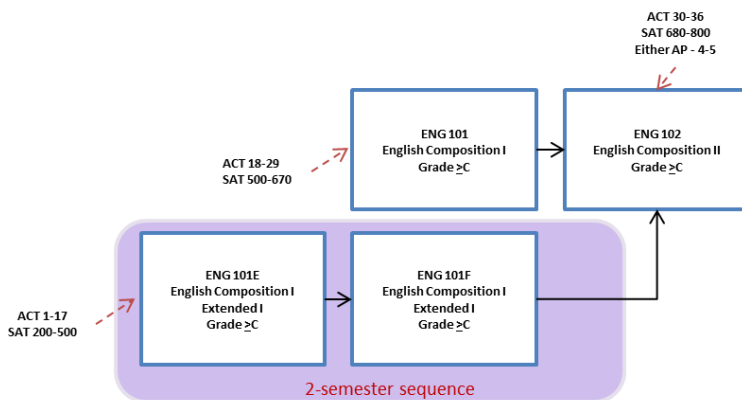

**A minimum of six (6) credits are required, to be composed of a three-credit multicultural course and a three-credit international course that may simultaneously fulfill other general education requirements (General Education Requirements are Italized). A single course may not simultaneously meet both the multicultural and international requirements. Discuss with your Academic Advisor!

***Select one course from: ENG 407A Fundamentals of Business Writing OR ENG 405B Research and Editing OR ENG 407B Technical Writing OR ENG 407C Advanced Professional Communication

LOWER DIVISION PREREQUISITE COURSE SEQUENCES FOR EARTH & ENVIRONMENTAL SCIENCE MAJORS

Lower Division Math Sequence

Lower Division Physics Sequence

Lower Division English Sequence

Lower Division EAES Sequence

Lower Division Chemistry Sequence

Read the UNLV Catalog for Upper Division Course Prerequisites <http://catalog.unlv.edu/>