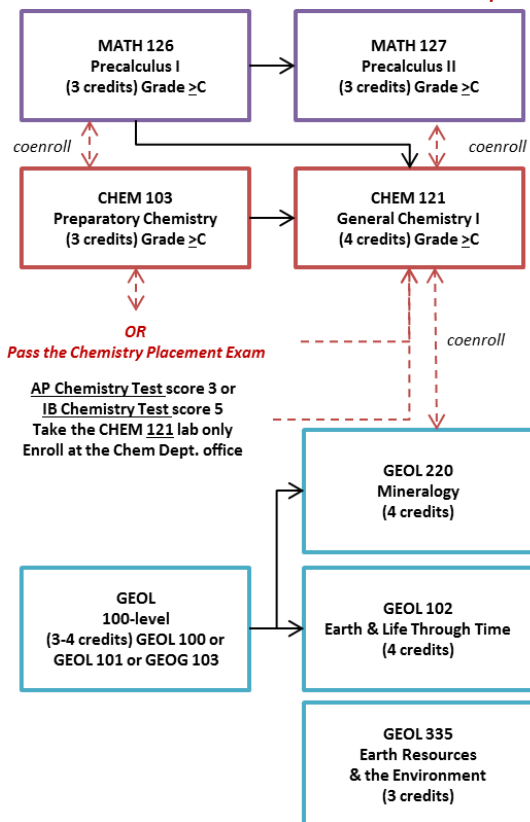

Take 15 credits per semester to graduate in 4 years

	Credits
1st Year:	31
2nd Year:	31
3rd Year:	30
4th Year:	28
Total:	120

University of Nevada, Las Vegas (UNLV)
Chemistry Department
 Chemistry Building (CHE-106)
 702-895-3510
www.unlv.edu/chemistry

**A minimum of six (6) credits are required, to be composed of a three-credit multicultural course and a three-credit international course that may simultaneously fulfill other general education requirements (General Education Requirements are Italized). A single course may not simultaneously meet both the multicultural and international requirements. Discuss with your Academic Advisor!

***Select one course from: ENG 407A Fundamentals of Business Writing OR ENG 405B Research and Editing OR ENG 407B Technical Writing OR ENG 407C Advanced Professional Communication

LOWER DIVISION PREREQUISITE COURSE SEQUENCES FOR EARTH & ENVIRONMENTAL SCIENCE MAJORS

Lower Division Math Sequence

Lower Division Physics Sequence

Lower Division English Sequence

Lower Division EAES Sequence

Lower Division Chemistry Sequence

Read the UNLV Catalog for Upper Division Course Prerequisites <http://catalog.unlv.edu/>