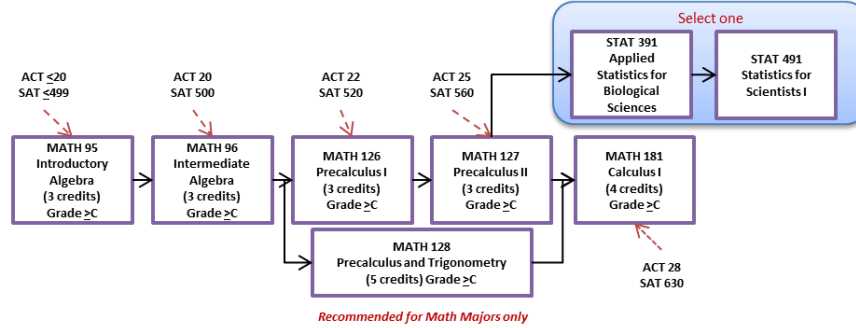

LOWER DIVISION PREREQUISITE COURSE SEQUENCES FOR BIOLOGY MAJORS

Lower Division Math Sequence