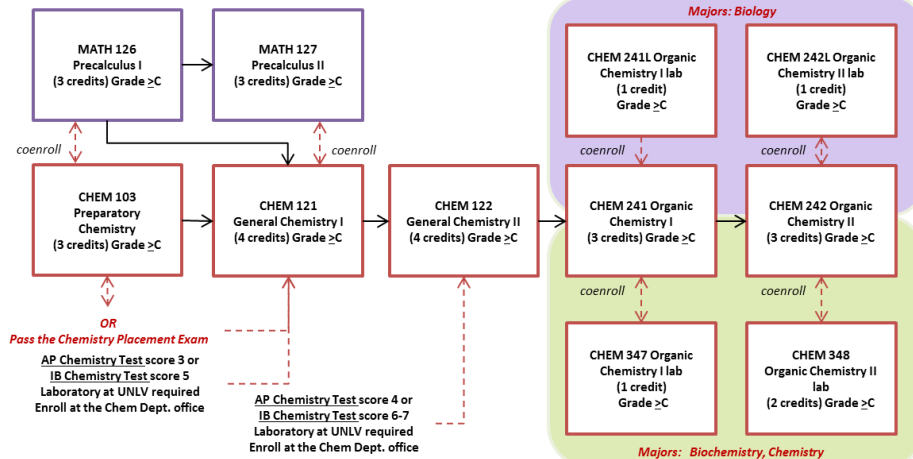

Lower Division Chemistry Sequence

Lower Division Physics Sequence