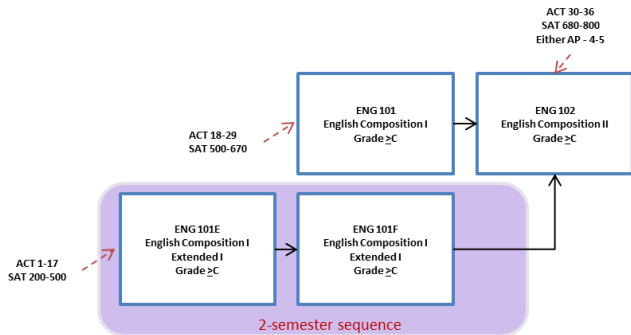

Lower Division English Sequence