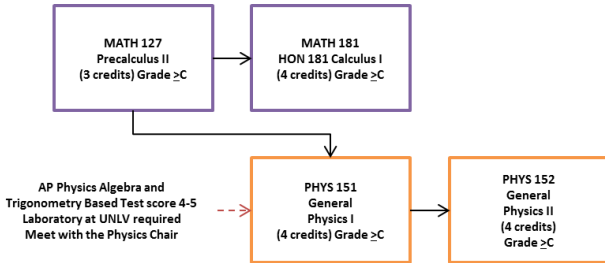

LOWER DIVISION PREREQUISITE COURSE SEQUENCES FOR BIOLOGY MAJORS

Lower Division Math Sequence

Lower Division Chemistry Sequence

Lower Division Physics Sequence

Lower Division English Sequence

Lower Division Biology Sequence

Read the UNLV Catalog for Upper Division Course Prerequisites <http://catalog.unlv.edu/>