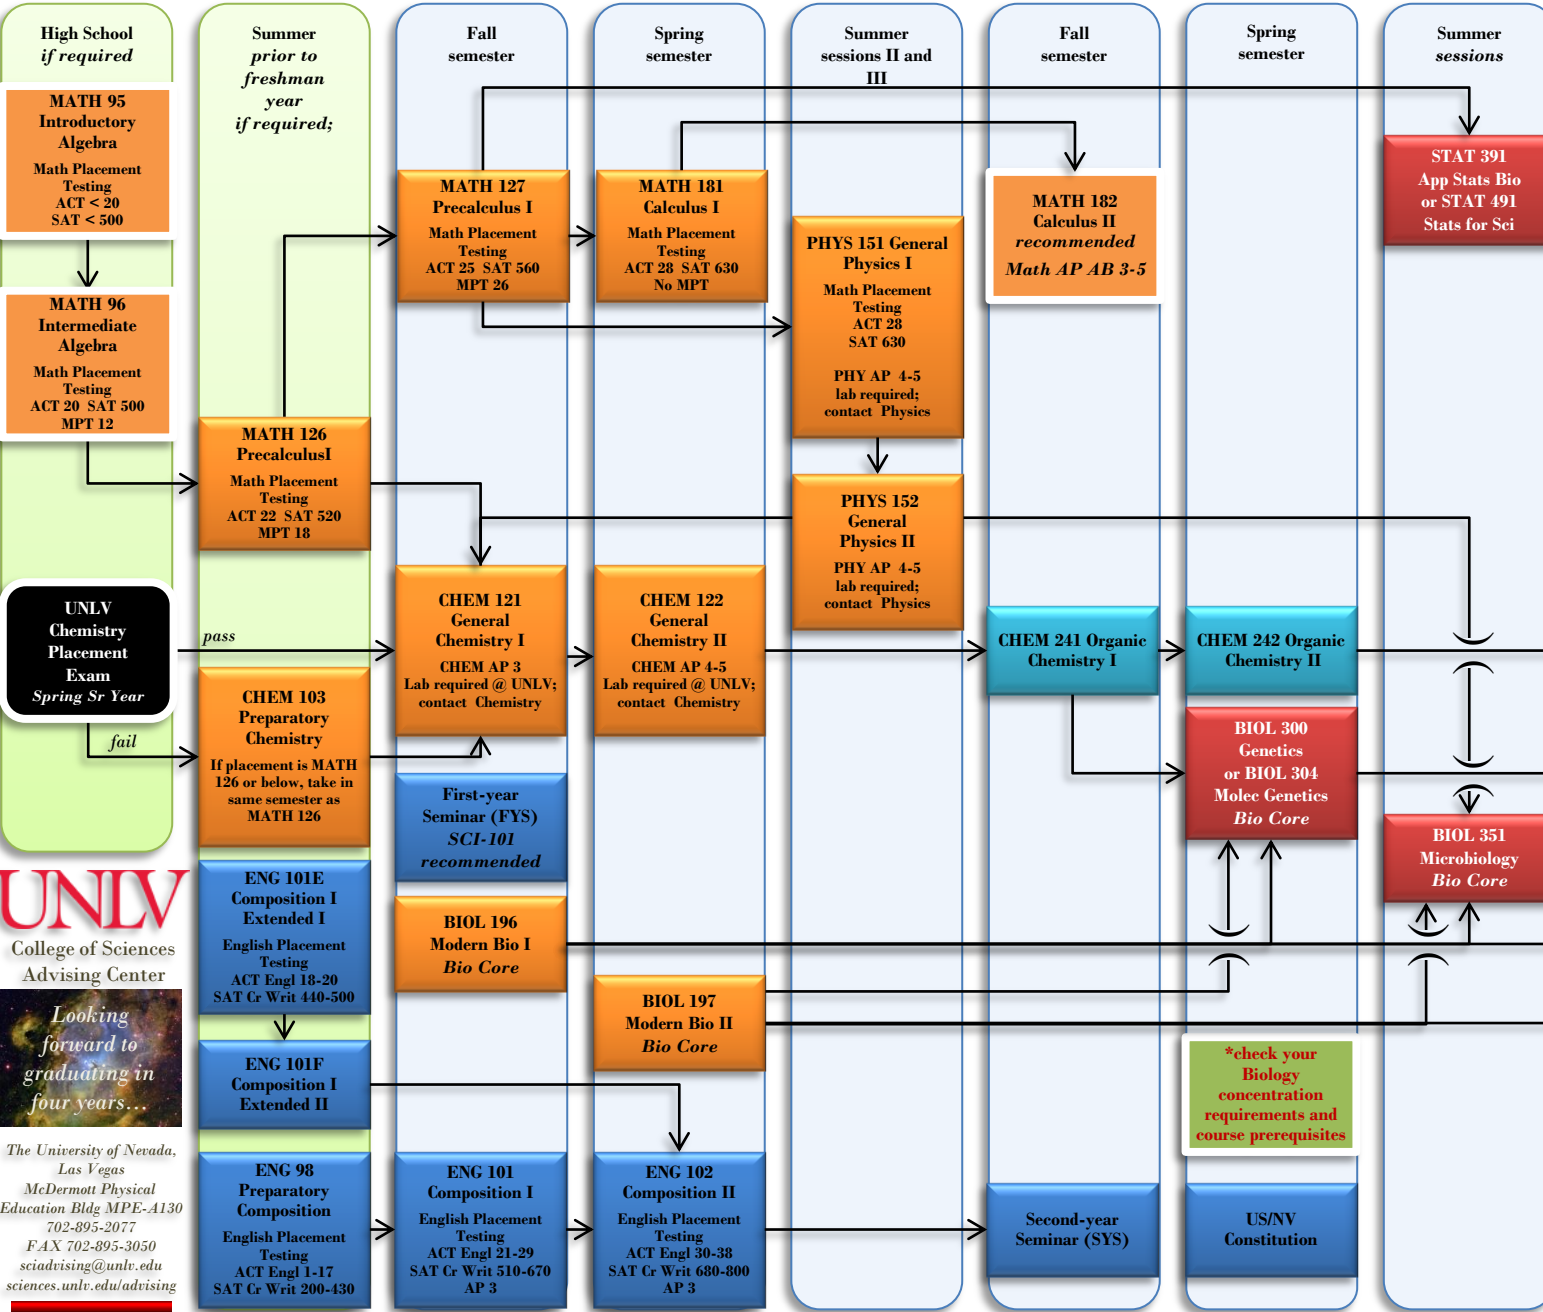

# B.S. Biology with an Ecology & Evolutionary Concentration

- Will you have 120 total credits?
- Will half of your 120 total credits be from a 4-year school?
- Will the last 30 credits of your 120 total credits be from a NSHE school?
- Will your GPA be  $\geq 2.0$ ?
- Do you have at least a grade of C- in the Biology core classes?
- Will your overall GPA in Biology classes (including the Core) be  $\geq 2.0$ ?
- Will you fill the Biology upper division list AND credit requirements?
- Will you fill the General Education requirements?

**UNLV**  
College of Sciences  
Advising Center

*Looking forward to graduating in four years...*

The University of Nevada, Las Vegas  
McDermott Physical Education Bldg MPE-A130  
702-895-2077  
FAX 702-895-3050  
sciadvising@unlv.edu  
sciences.unlv.edu/advising