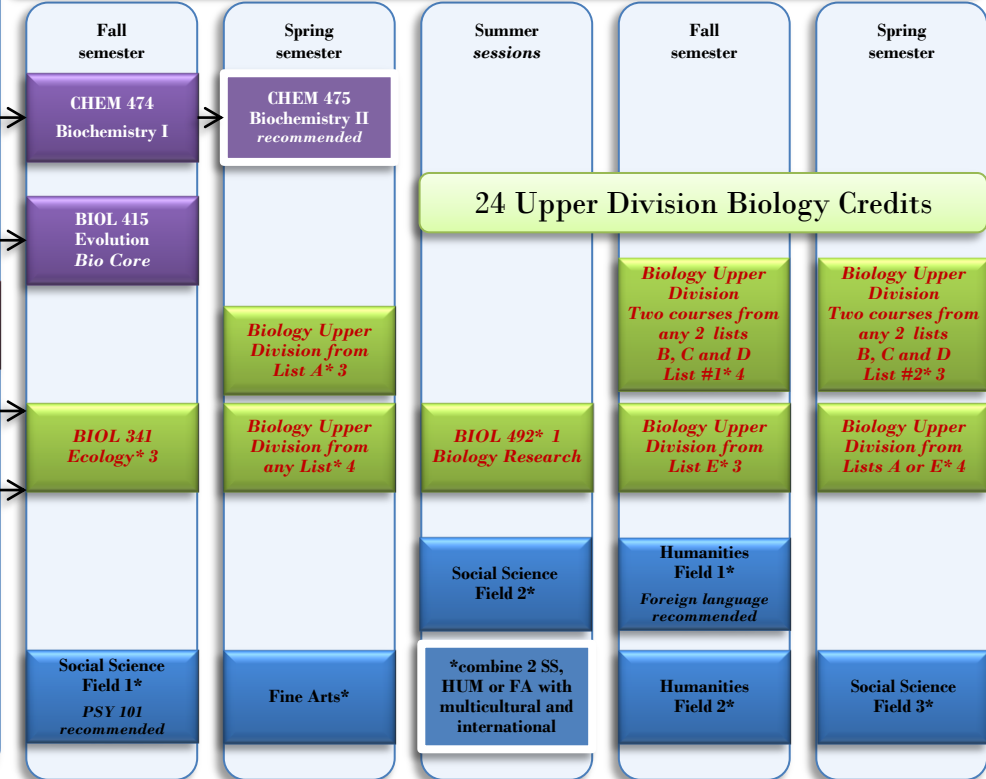

# B.S. Biology with an Ecology & Evolutionary Concentration

- Will you have 120 total credits?
- Will half of your 120 total credits be from a 4-year school?
- Will the last 30 credits of your 120 total credits be from a NSHE school?
- Will your GPA be  $\geq 2.0$ ?
- Do you have at least a grade of C- in the Biology core classes?
- Will your overall GPA in Biology classes (including the Core) be  $\geq 2.0$ ?
- Will you fill the Biology upper division list AND credit requirements?
- Will you fill the General Education requirements?