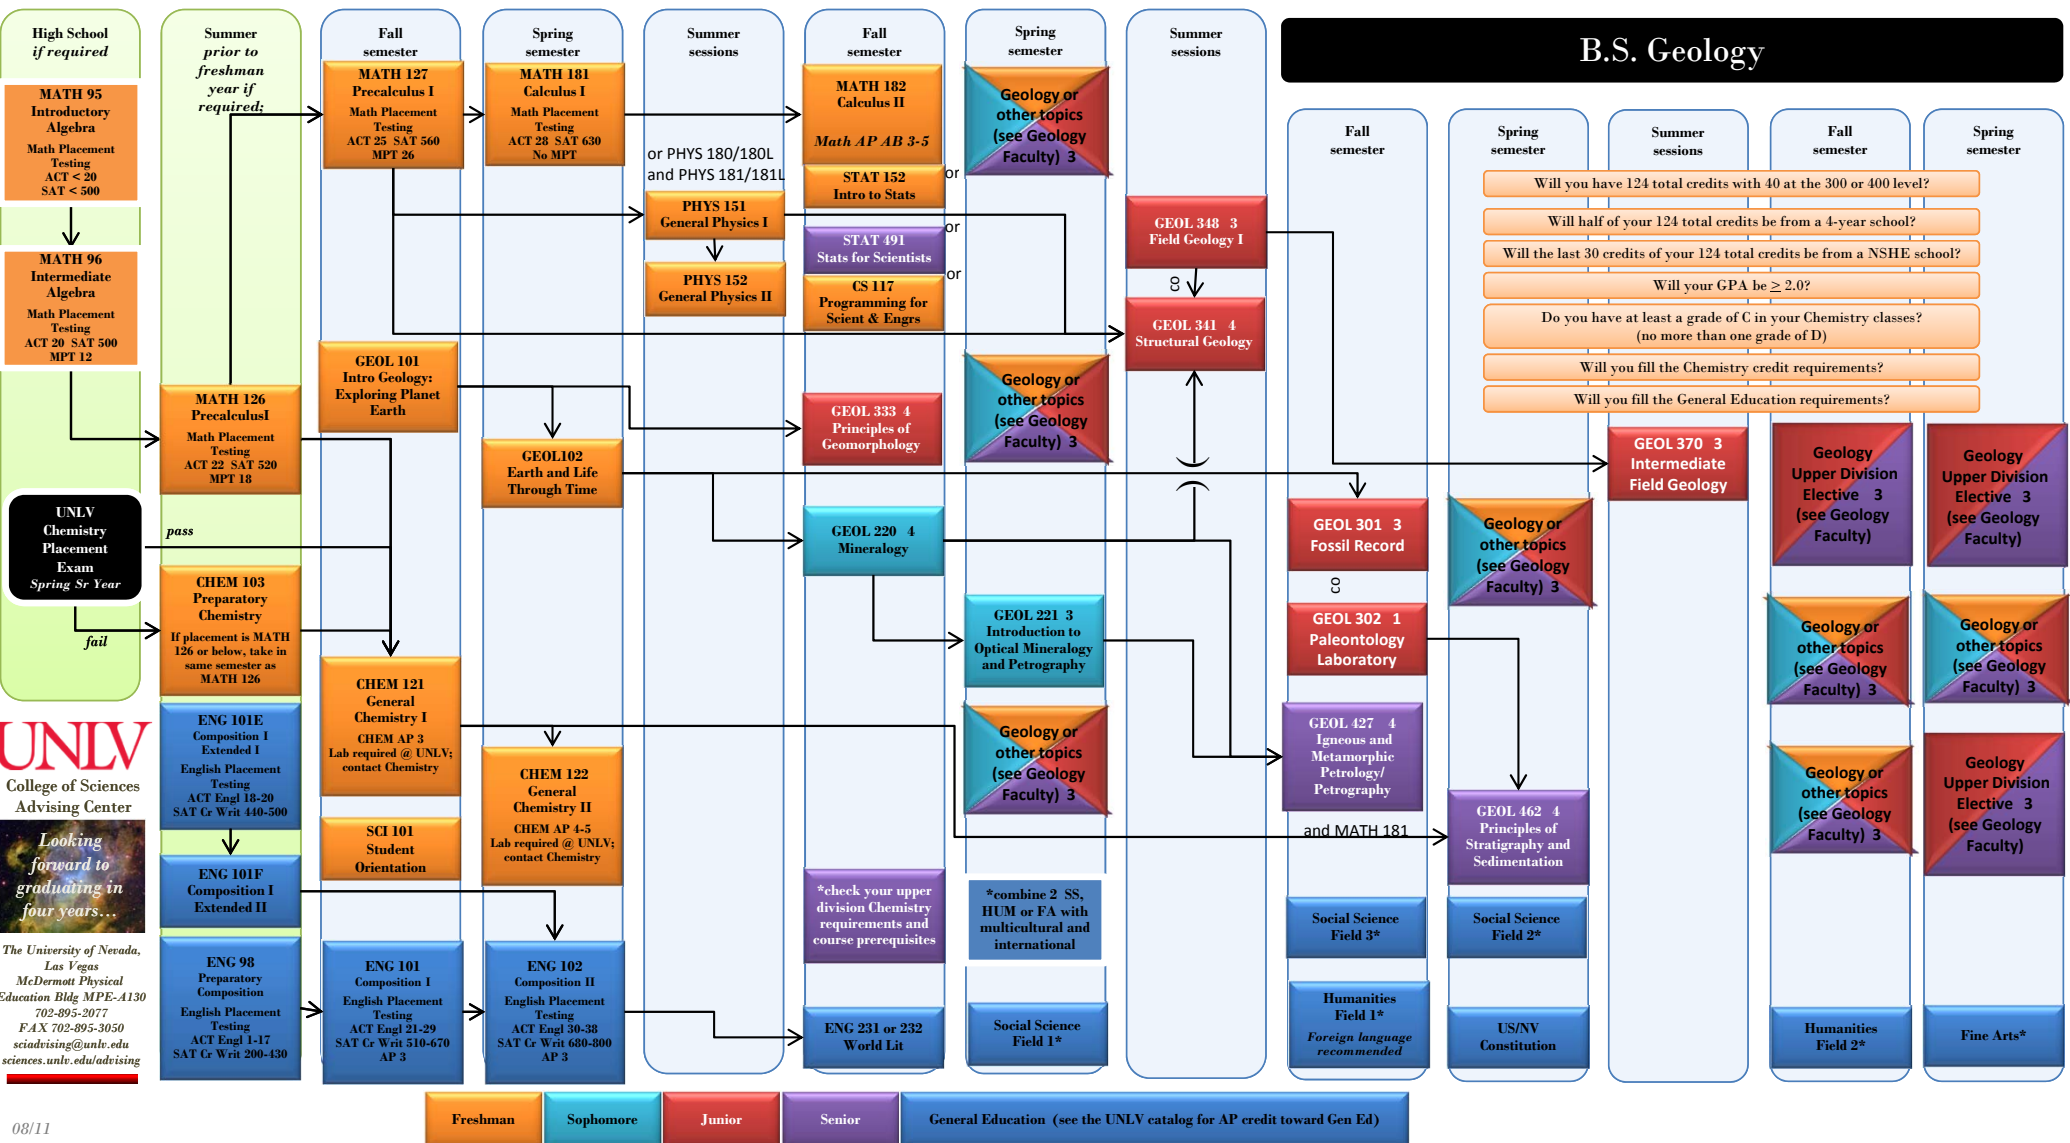

# B.S. Geology

**UNLV**  
College of Sciences  
Advising Center

*Looking forward to graduating in four years...*

The University of Nevada,  
Las Vegas  
McDermott Physical  
Education Bldg MPE-A130  
702-895-2077  
FAX 702-895-3050  
sciadvising@unlv.edu  
sciences.unlv.edu/advising