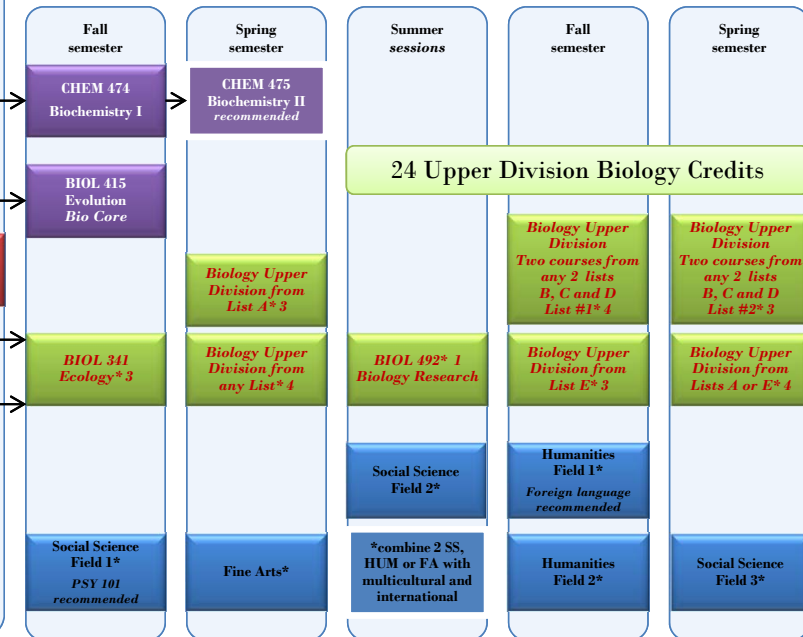

B.S. Biology with an Ecology & Evolutionary Concentration

- Will you have 124 total credits?
- Will half of your 124 total credits be from a 4-year school?
- Will the last 30 credits of your 124 total credits be from a NSHE school?
- Will your GPA be ≥ 2.0 ?
- Do you have at least a grade of C- in the Biology core classes?
- Will your overall GPA in Biology classes (including the Core) be ≥ 2.0 ?
- Will you fill the Biology upper division list AND credit requirements?
- Will you fill the General Education requirements?