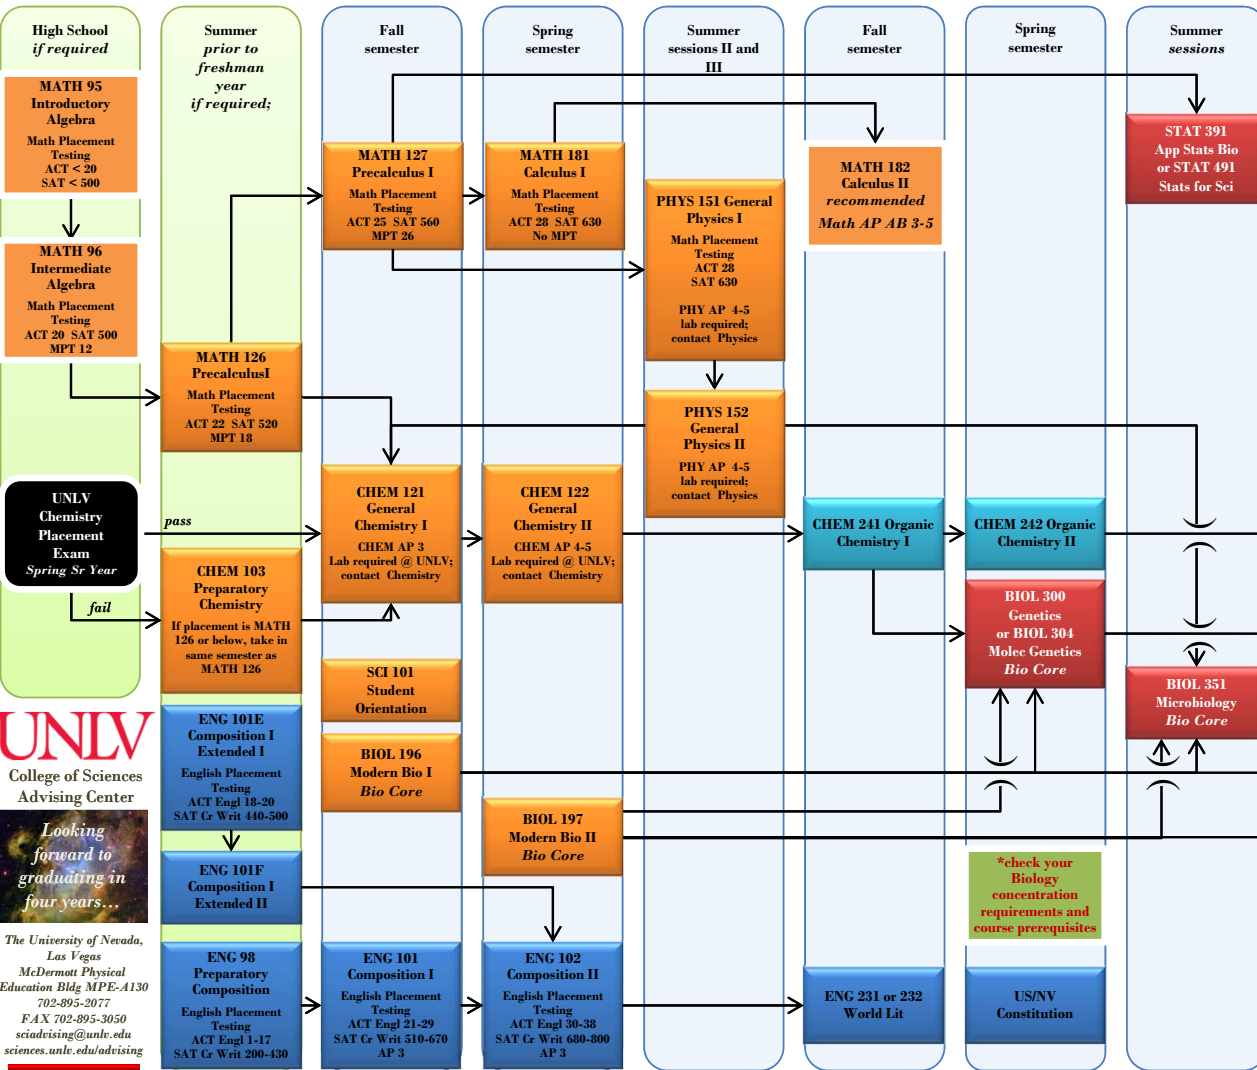

B.S. Biology with an Ecology & Evolutionary Concentration

- Will you have 124 total credits?
- Will half of your 124 total credits be from a 4-year school?
- Will the last 30 credits of your 124 total credits be from a NSHE school?
- Will your GPA be ≥ 2.0 ?
- Do you have at least a grade of C- in the Biology core classes?
- Will your overall GPA in Biology classes (including the Core) be ≥ 2.0 ?
- Will you fill the Biology upper division list AND credit requirements?
- Will you fill the General Education requirements?

UNLV
College of Sciences
Advising Center

Looking forward to graduating in four years...

The University of Nevada, Las Vegas
McDermott Physical Education Bldg MPE-A130
702-895-2077
FAX 702-895-3050
sciadvISING@unlv.edu
sciences.unlv.edu/advising