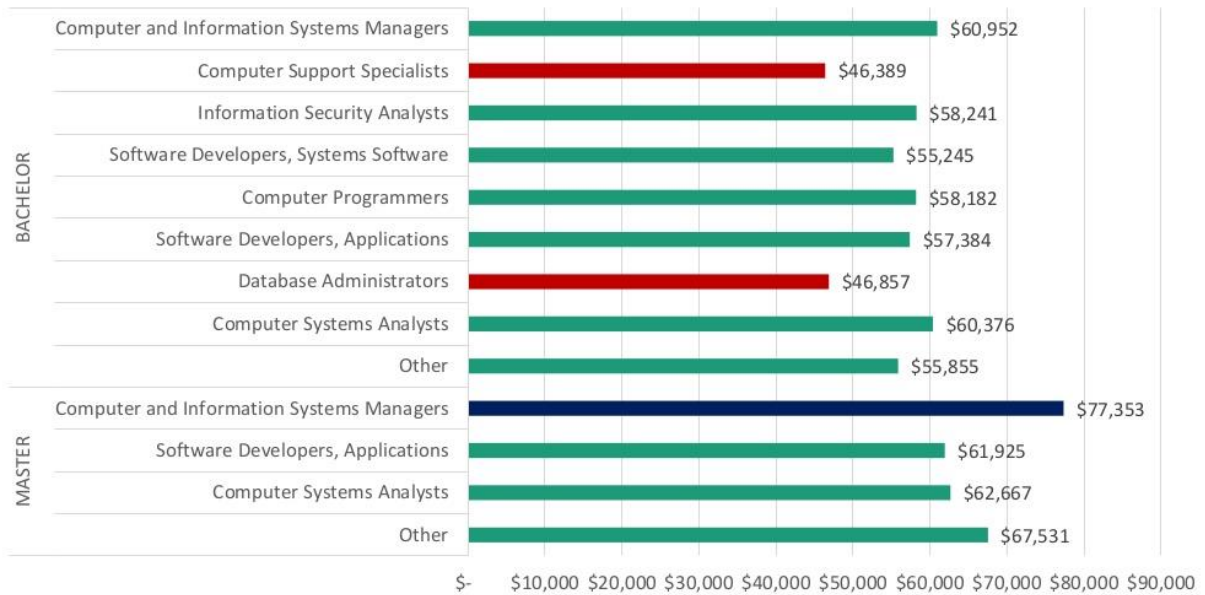

CAREER OPPORTUNITIES

Bachelor of Science in Business Administration;

Management Information Systems (pending name change to Information Management)

Average Salary and Job Classifications

Temple University